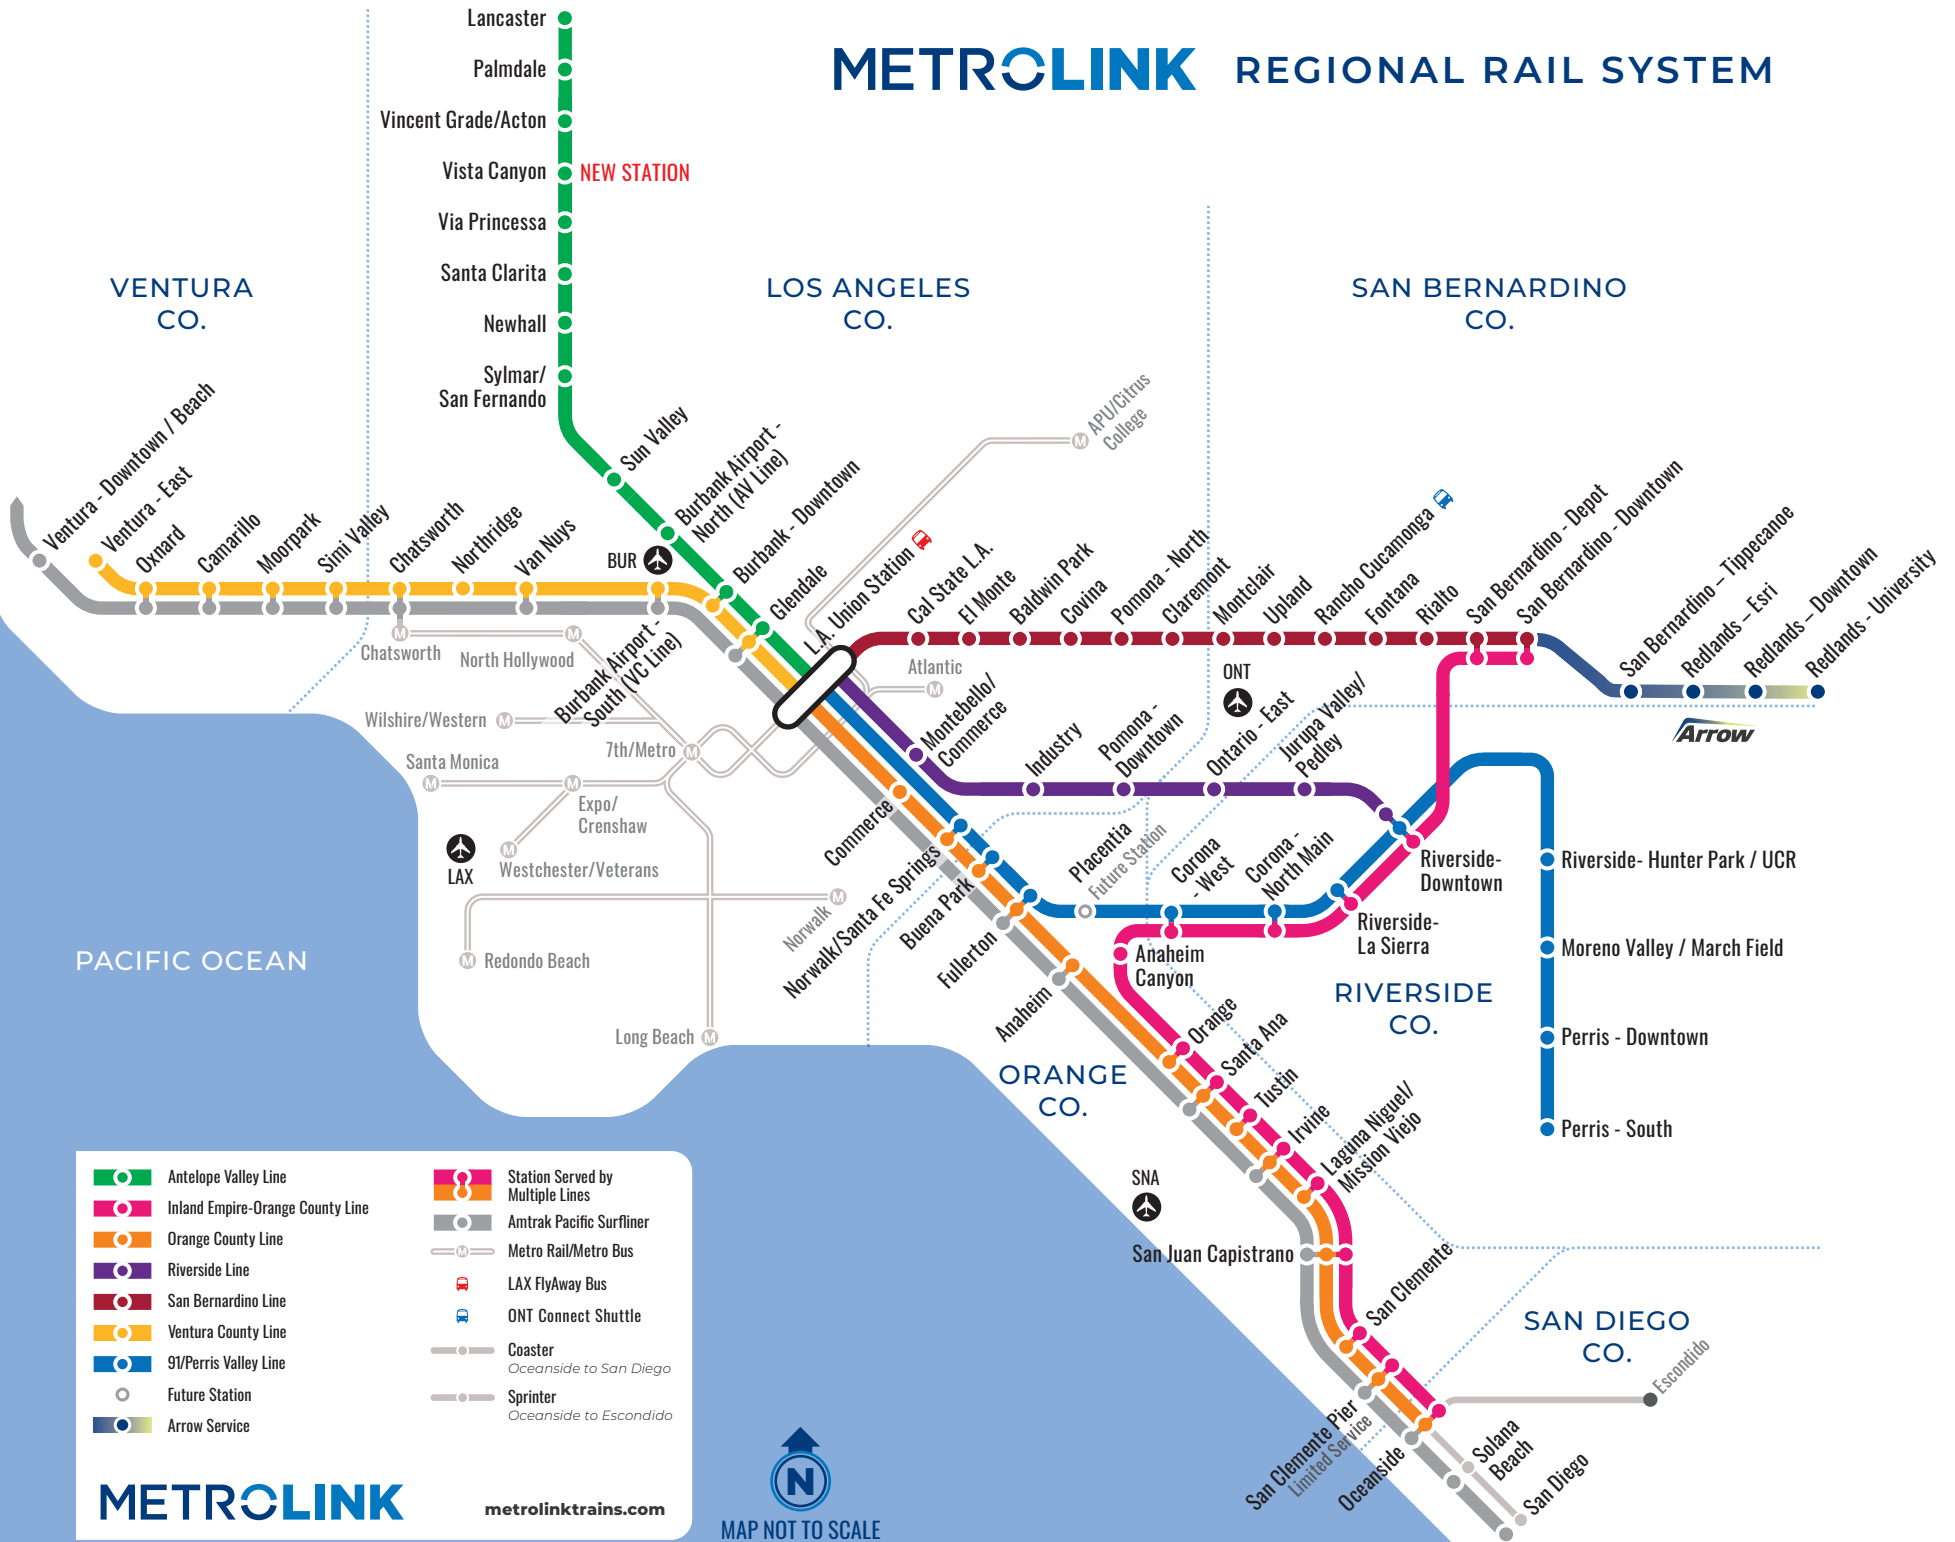

METROLINK REGIONAL RAIL SYSTEM

METROLINK
metrolinktrains.com

- Antelope Valley Line
- Inland Empire-Orange County Line
- Orange County Line
- Riverside Line
- San Bernardino Line
- Ventura County Line
- 91/Perris Valley Line
- Future Station
- Arrow Service
- Station Served by Multiple Lines
- Amtrak Pacific Surfliner
- Metro Rail/Metro Bus
- LAX FlyAway Bus
- ONT Connect Shuttle
- Coaster Oceanside to San Diego
- Sprinter Oceanside to Escondido

MAP NOT TO SCALE

Updated September 2023 subject to change