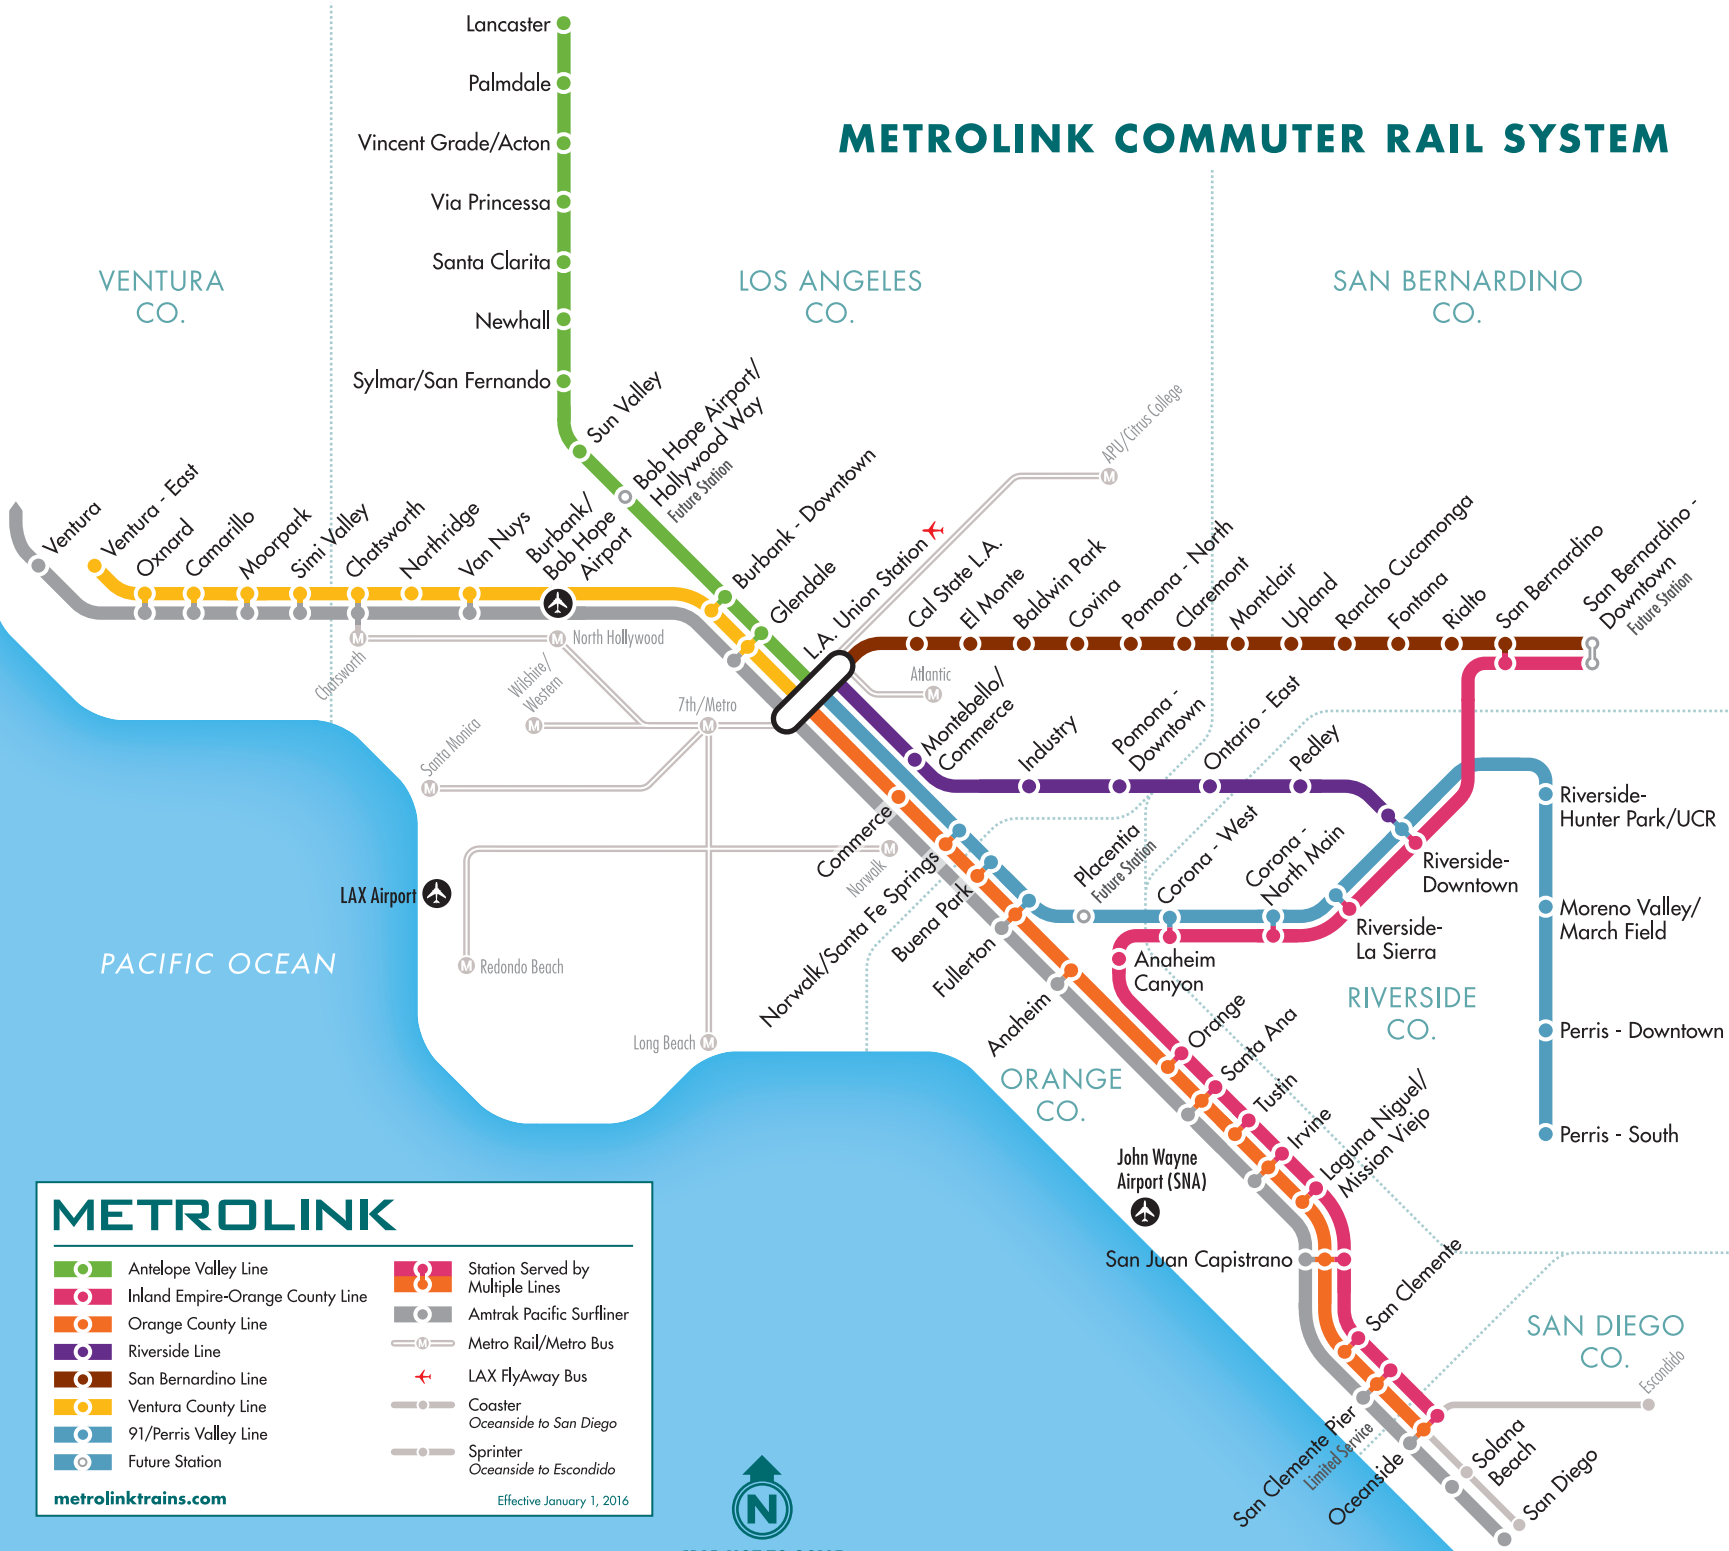

METROLINK COMMUTER RAIL SYSTEM

METROLINK

Antelope Valley Line	Station Served by Multiple Lines
Inland Empire-Orange County Line	Amtrak Pacific Surfliner
Orange County Line	Metro Rail/Metro Bus
Riverside Line	LAX FlyAway Bus
San Bernardino Line	Coaster Oceanside to San Diego
Ventura County Line	Sprinter Oceanside to Escondido
91/Perris Valley Line	
Future Station	

metrolinktrains.com

Effective January 1, 2016

MAP NOT TO SCALE