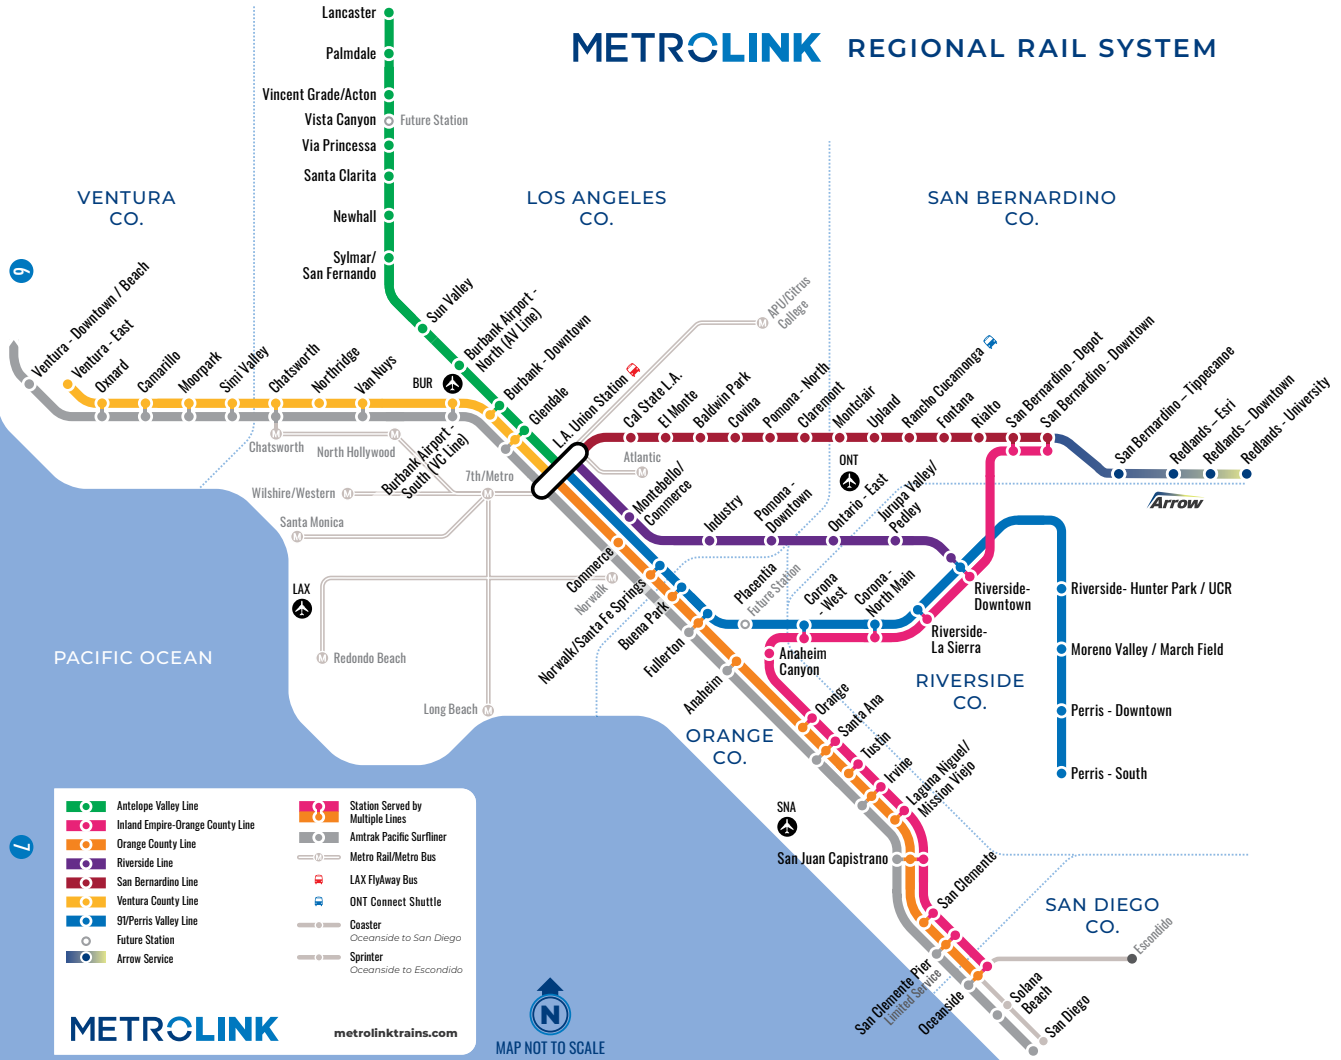

AM times **PM times** Boarding information is available at each station.

ARROW SERVICE

Redlands to San Bernardino

SATURDAY AND SUNDAY

Train No.	3851	3853	3855	3857	3859	3861	3863	3865	3867	3869	3871	3873	3875	3877	3879	3881
Redlands - University	6:06	7:05	8:06	9:54	11:06	12:06	1:06	2:06	4:02	5:02	6:02	7:06	9:02	10:05	10:35	11:10
Redlands - Downtown	6:11	7:10	8:11	9:59	11:11	12:11	1:11	2:11	4:07	5:07	6:07	7:11	9:07	10:09	10:39	11:15
Redlands - Esri	6:14	7:13	8:14	10:02	11:14	12:14	1:14	2:14	4:10	5:10	6:10	7:14	9:10			11:18
San Bernardino - Tippecanoe	6:21	7:20	8:21	10:09	11:21	12:21	1:21	2:21	4:17	5:17	6:17	7:21	9:17			11:25
San Bernardino - Downtown	6:28	7:27	8:28	10:16	11:28	12:28	1:28	2:28	4:24	5:24	6:24	7:28	9:24			11:32

24

San Bernardino to Redlands

SATURDAY AND SUNDAY

Train No.	3850	3852	3854	3856	3858	3860	3862	3864	3866	3868	3870	3872	3874	3876	3878	3880
San Bernardino - Downtown	5:34	6:36	7:36	9:25	10:32	11:36	12:36	1:36	3:32	4:32	5:32	6:37	8:32	9:32		
San Bernardino - Tippecanoe	5:41	6:43	7:43	9:32	10:39	11:43	12:43	1:43	3:39	4:39	5:39	6:44	8:39	9:39		
Redlands - Esri	5:48	6:50	7:50	9:39	10:46	11:50	12:50	1:50	3:46	4:46	5:46	6:51	8:46	9:46		
Redlands - Downtown	5:51	6:53	7:53	9:42	10:49	11:53	12:53	1:53	3:49	4:49	5:49	6:54	8:49	9:49	10:18	10:55
Redlands - University	5:56	6:58	7:58	9:47	10:54	11:58	12:58	1:58	3:54	4:54	5:54	6:59	8:54	9:54	10:23	11:00

NOTES: AM times **PM times** Boarding information is available at each station.

METROLINK REGIONAL RAIL SYSTEM

	Antelope Valley Line		Station Served by Multiple Lines
	Inland Empire-Orange County Line		Amtrak Pacific Surfliner
	Orange County Line		Metro Rail/Metro Bus
	Riverside Line		LAX FlyAway Bus
	San Bernardino Line		ONT Connect Shuttle
	Ventura County Line		Coaster
	SV/Perris Valley Line		Oceanside to San Diego
	Future Station		Sprinter
	Arrow Service		Oceanside to Escondido