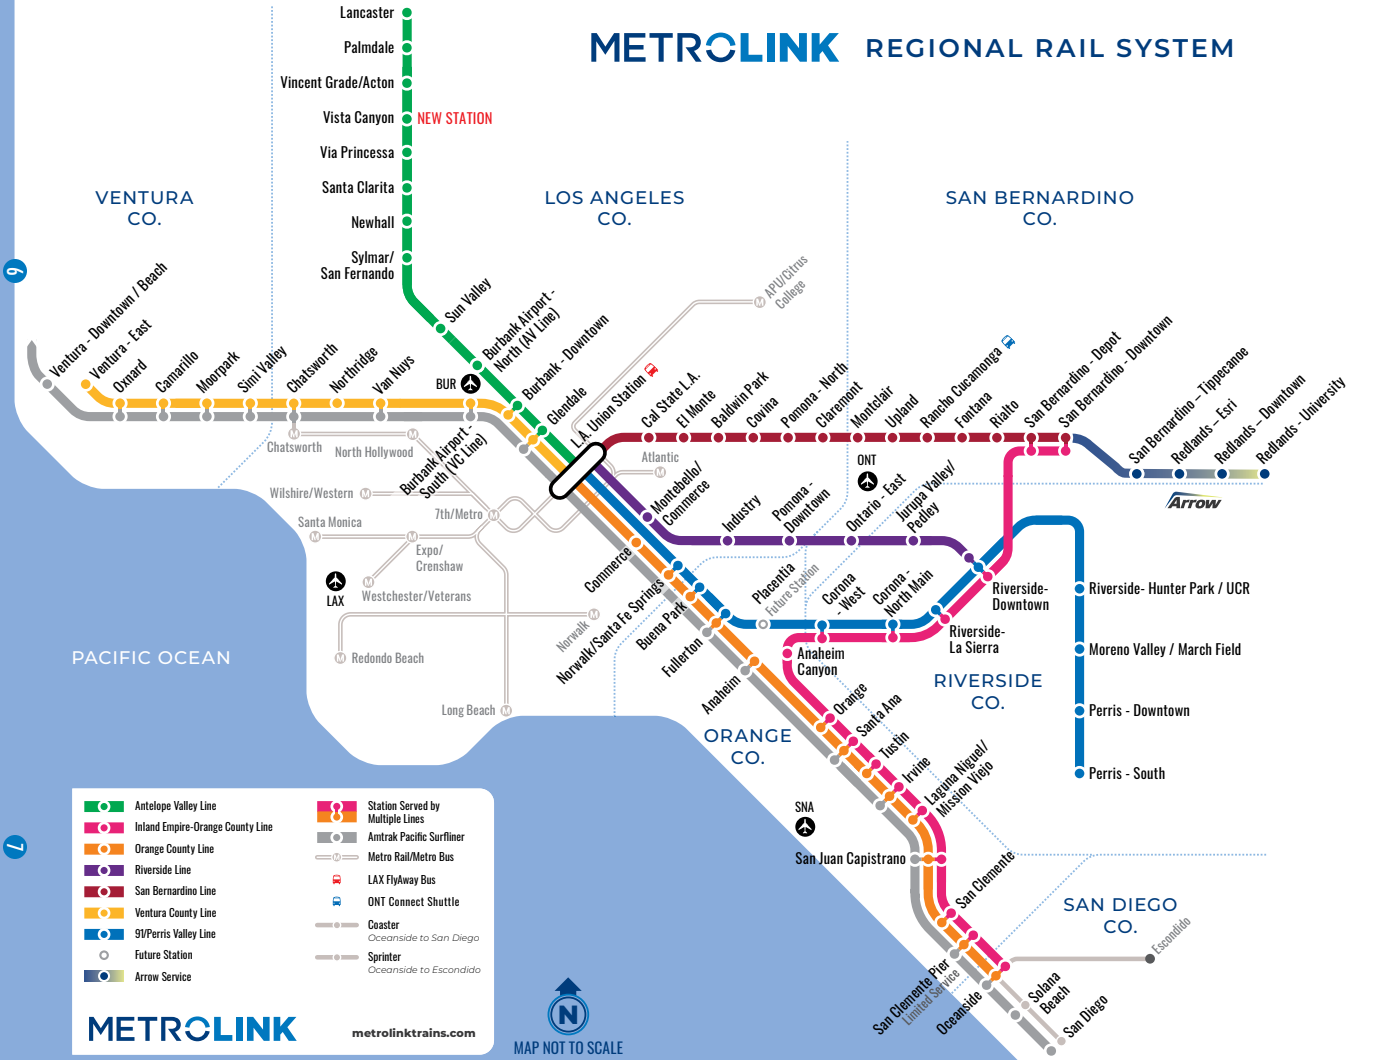

METROLINK REGIONAL RAIL SYSTEM

	Antelope Valley Line		Station Served by Multiple Lines
	Inland Empire-Orange County Line		Amtrak Pacific Surfliner
	Orange County Line		Metro Rail/Metro Bus
	Riverside Line		LAX FlyAway Bus
	San Bernardino Line		DNT Connect Shuttle
	Ventura County Line		Coaster
	91/Perris Valley Line		Oceanside to San Diego
	Future Station		Sprinter
	Arrow Service		Oceanside to Escondido

METROLINK metrolinktrains.com

MAP NOT TO SCALE

Updated September 2023 subject to change

VENTURA COUNTY LINE

VENTURA DOWNTOWN / BEACH
39 E. Harbor Blvd., Ventura, 93001

VENTURA - EAST
6175 Ventura Blvd., Ventura, 93003