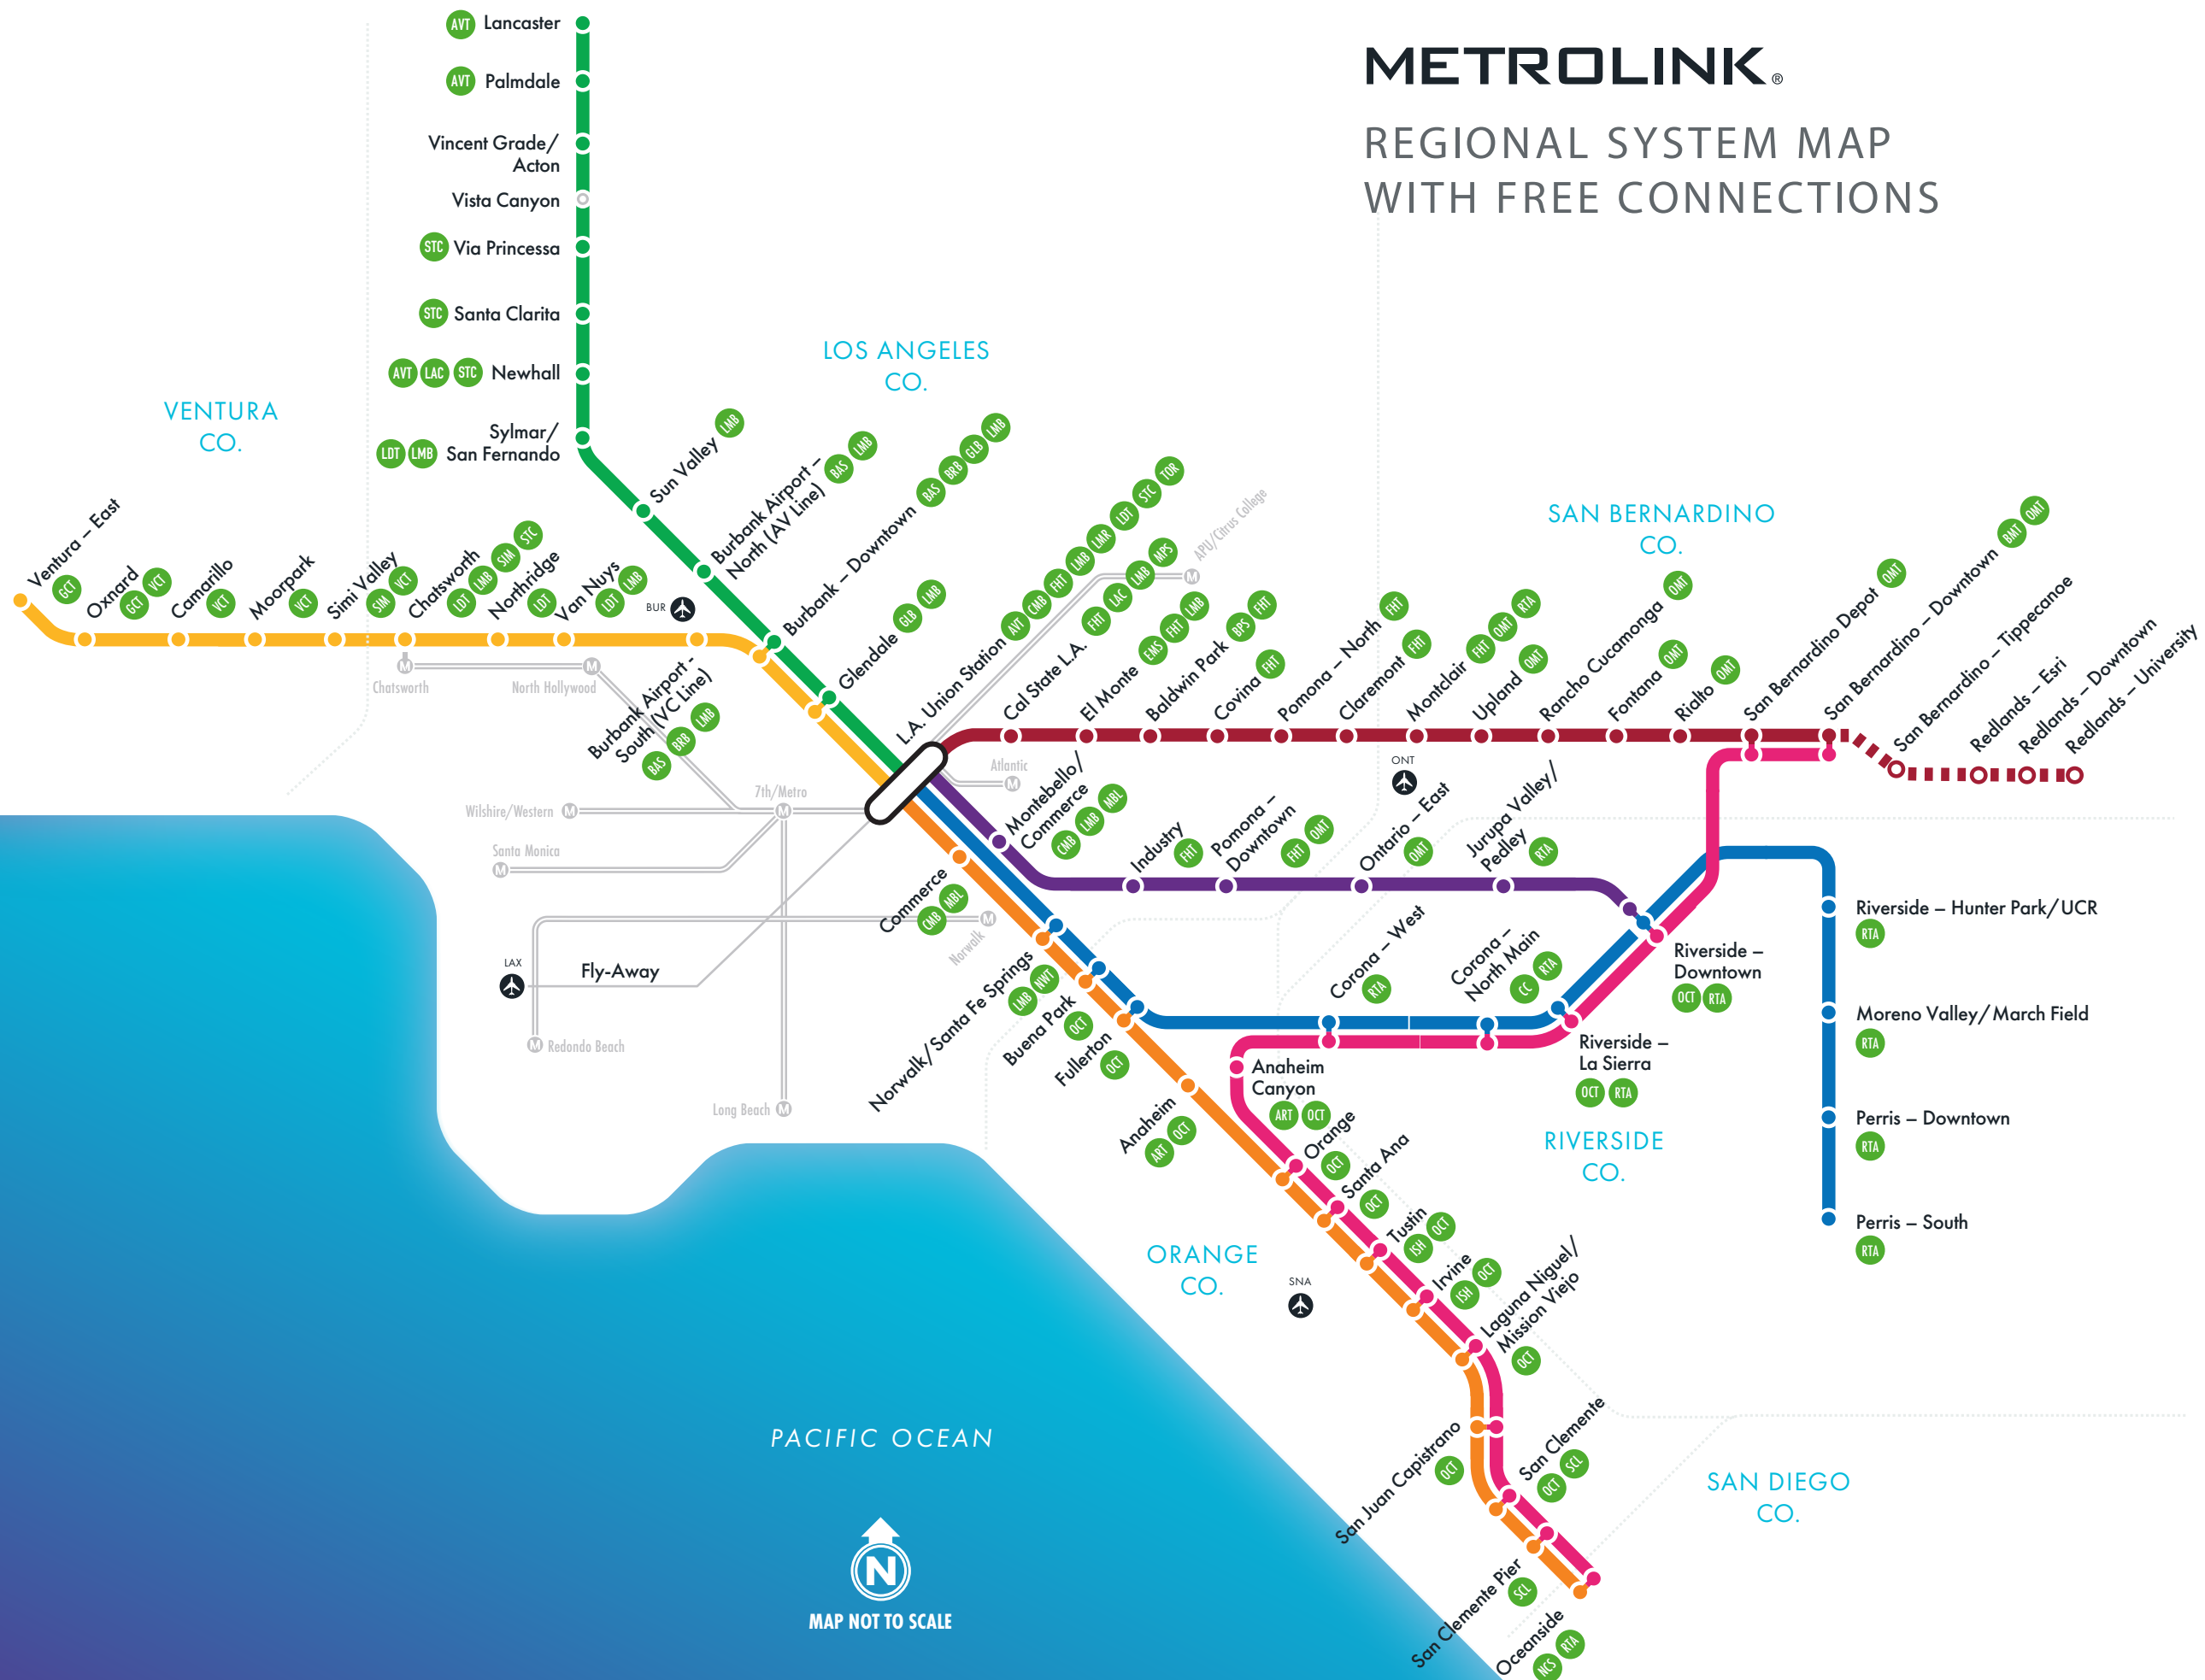

METROLINK®

REGIONAL SYSTEM MAP WITH FREE CONNECTIONS

Connections to/from Metrolink

Free Connections

- ART Anaheim Resort Transit
- AVT AVTA
- BPS Baldwin Park Shuttle
- BMT Beaumont Transit
- BAS Burbank Airport Shuttle
- BRB Burbank Bus
- CMB Commerce Municipal Bus
- CC Corona Cruiser
- EMS El Monte Commuter Shuttle
- FHT Foothill Transit
- GLB Glendale Beeline
- GCT Gold Coast Transit
- ISH iShuttle
- LAC LA County DPW Shuttle
- LMB LA Metro Bus
- LMR LA Metro Rail
- LADOT LADOT
- MBL Montebello Bus Lines
- MPS Monterey Park Spirit Bus
- NCS NCTD - Sprinter/Breeze
- NWT Norwalk Transit
- OCT OCTA
- OMT Omnitrans
- RTA RTA - Riverside Transit Agency
- SCL San Clemente Trolley
- STC Santa Clarita Transit
- SIM Simi Valley Transit
- TOR Torrance Transit
- VCT VCTC - Ventura County

Transportation Commission

Legend

- Antelope Valley Line
- Inland Empire-Orange County Line
- Orange County Line
- Riverside Line
- San Bernardino Line
- Ventura County Line
- 91/Perris Valley Line
- Station Served by Multiple Lines
- Future Station
- Arrow (Under Construction)

Updated April 2021. Please call or visit the agency website for additional details. Free transfer arrangements subject to change without notice.