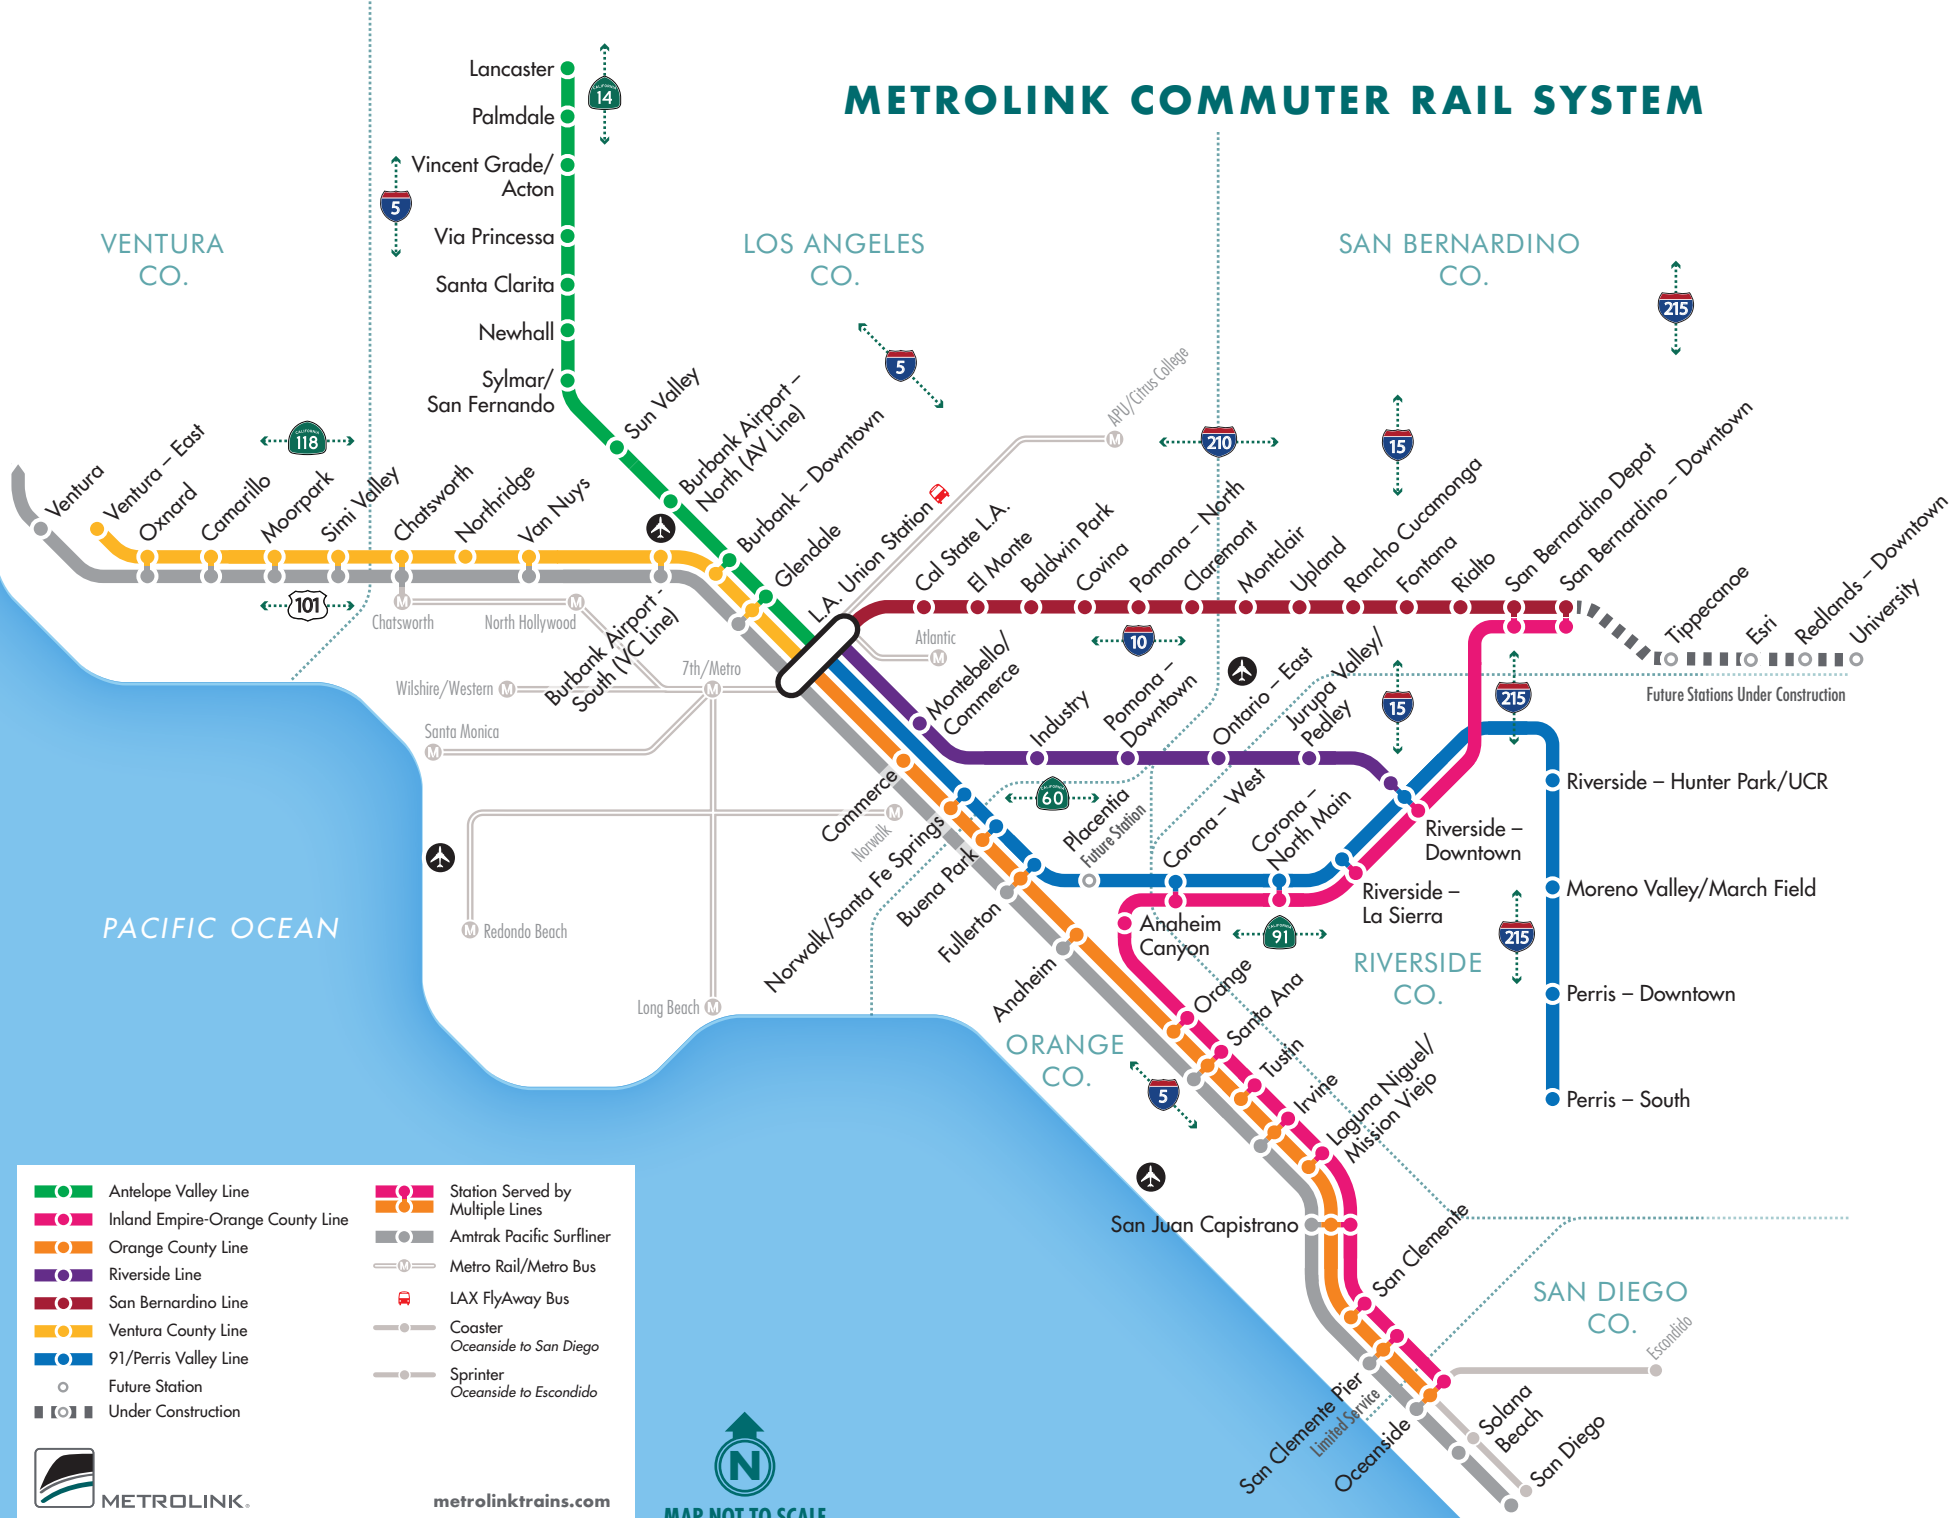

METROLINK COMMUTER RAIL SYSTEM

Antelope Valley Line	Station Served by Multiple Lines
Inland Empire-Orange County Line	Amtrak Pacific Surfliner
Orange County Line	Metro Rail/Metro Bus
Riverside Line	LAX FlyAway Bus
San Bernardino Line	Coaster Oceanside to San Diego
Ventura County Line	Sprinter Oceanside to Escondido
91/Perris Valley Line	Future Station
Future Station	Under Construction

METROLINK. metrolinktrains.com

MAP NOT TO SCALE

Updated November 2019 subject to change