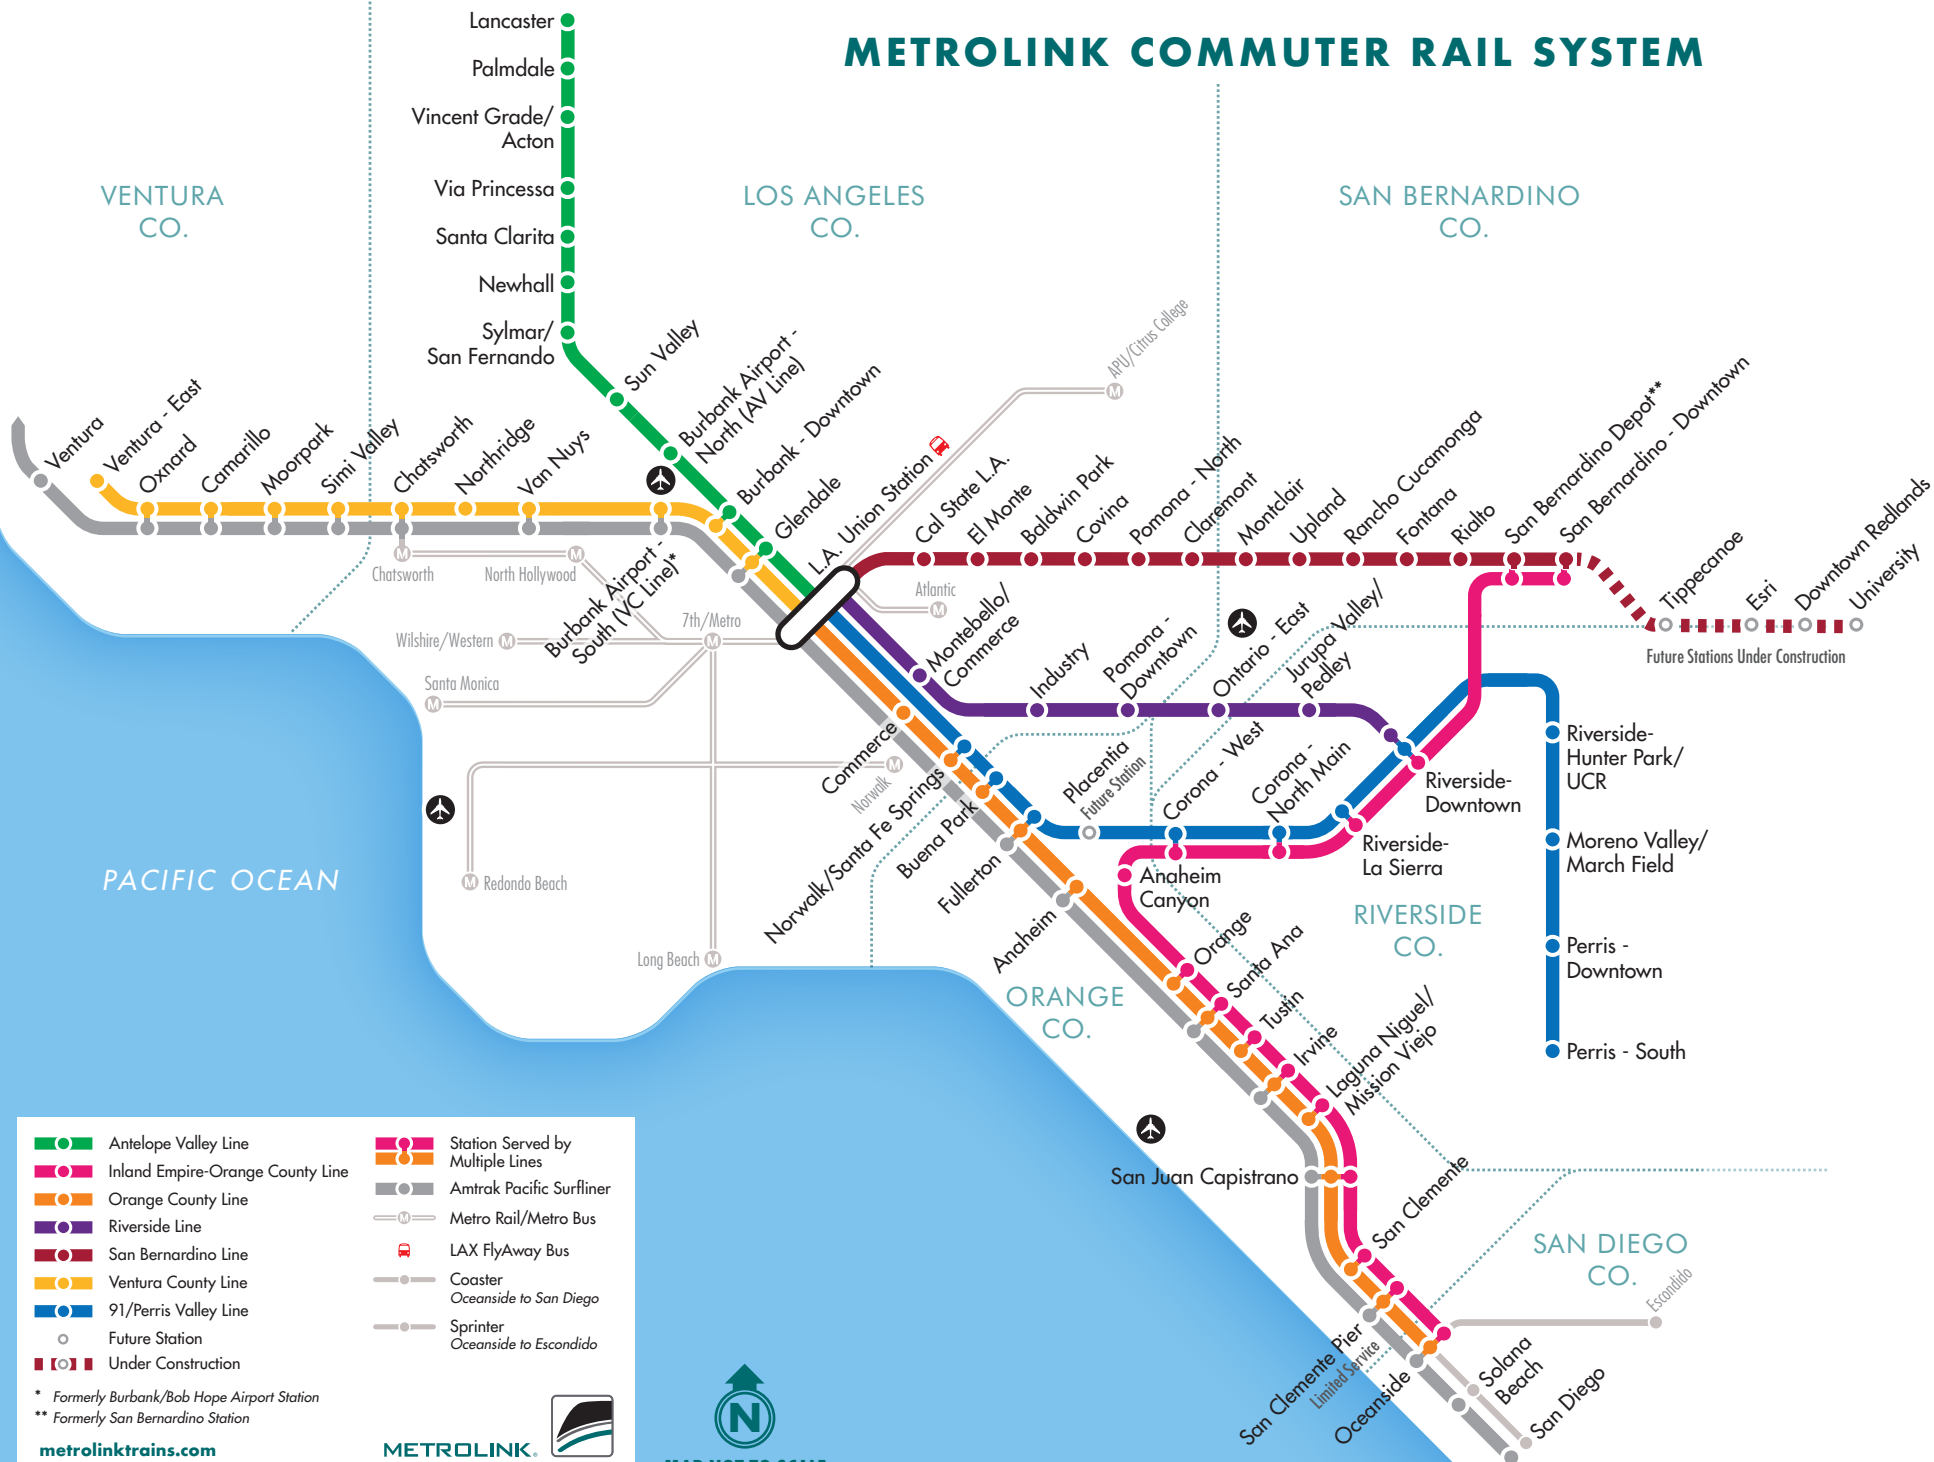

METROLINK COMMUTER RAIL SYSTEM

Antelope Valley Line	Station Served by Multiple Lines
Inland Empire-Orange County Line	Amtrak Pacific Surfliner
Orange County Line	Metro Rail/Metro Bus
Riverside Line	LAX FlyAway Bus
San Bernardino Line	Coaster Oceanside to San Diego
Ventura County Line	Sprinter Oceanside to Escondido
91/Perris Valley Line	Future Station
Future Station	Under Construction
Under Construction	

* Formerly Burbank/Bob Hope Airport Station
 ** Formerly San Bernardino Station

metrolinktrains.com

METROLINK

MAP NOT TO SCALE