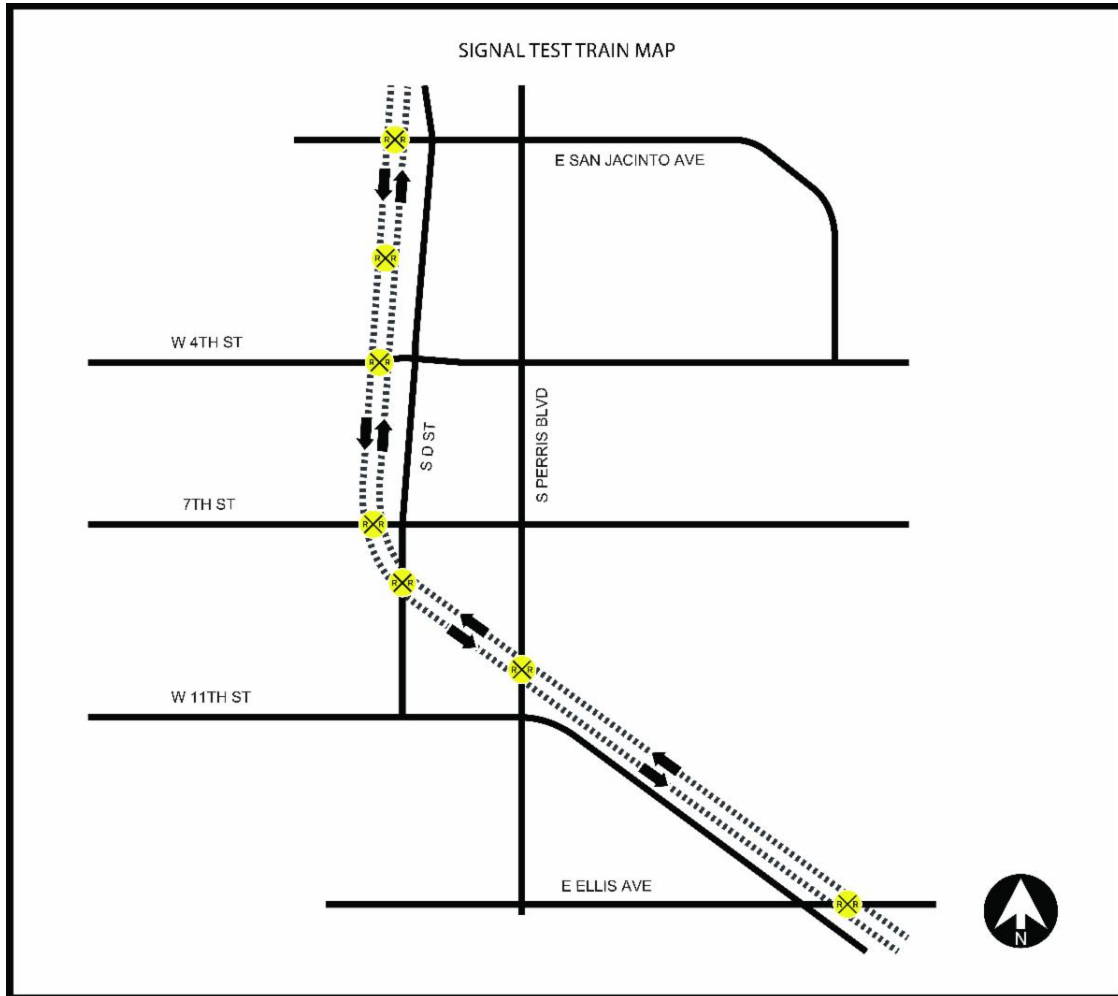

COMMUNITY NOTICE

[Visit metrolinktrains.com/community](http://metrolinktrains.com/community)

WHAT: Night and Weekend Railroad Improvement Work

WHERE: On the Perris Valley Line at the Ellis Avenue railroad crossing in the City of Perris to test crossing warning devices at Ellis Avenue

WHEN: Friday, April 10 until Saturday, April 11

MORE INFORMATION:

To keep train service safe and reliable, Metrolink crews will be testing warning devices at Ellis Avenue in the City of Perris.

Night and Weekend Work Schedule

Testing of crossings with train equipment will start on Saturday at 9 p.m., requiring multiple trains to go through every 20 minutes at the following railroad crossings:

- E San Jacinto Ave
- Perris Downtown Station Ped Xing
- 4th Street
- 7th Street
- South D Street
- S Perris Blvd
- Ellis Ave