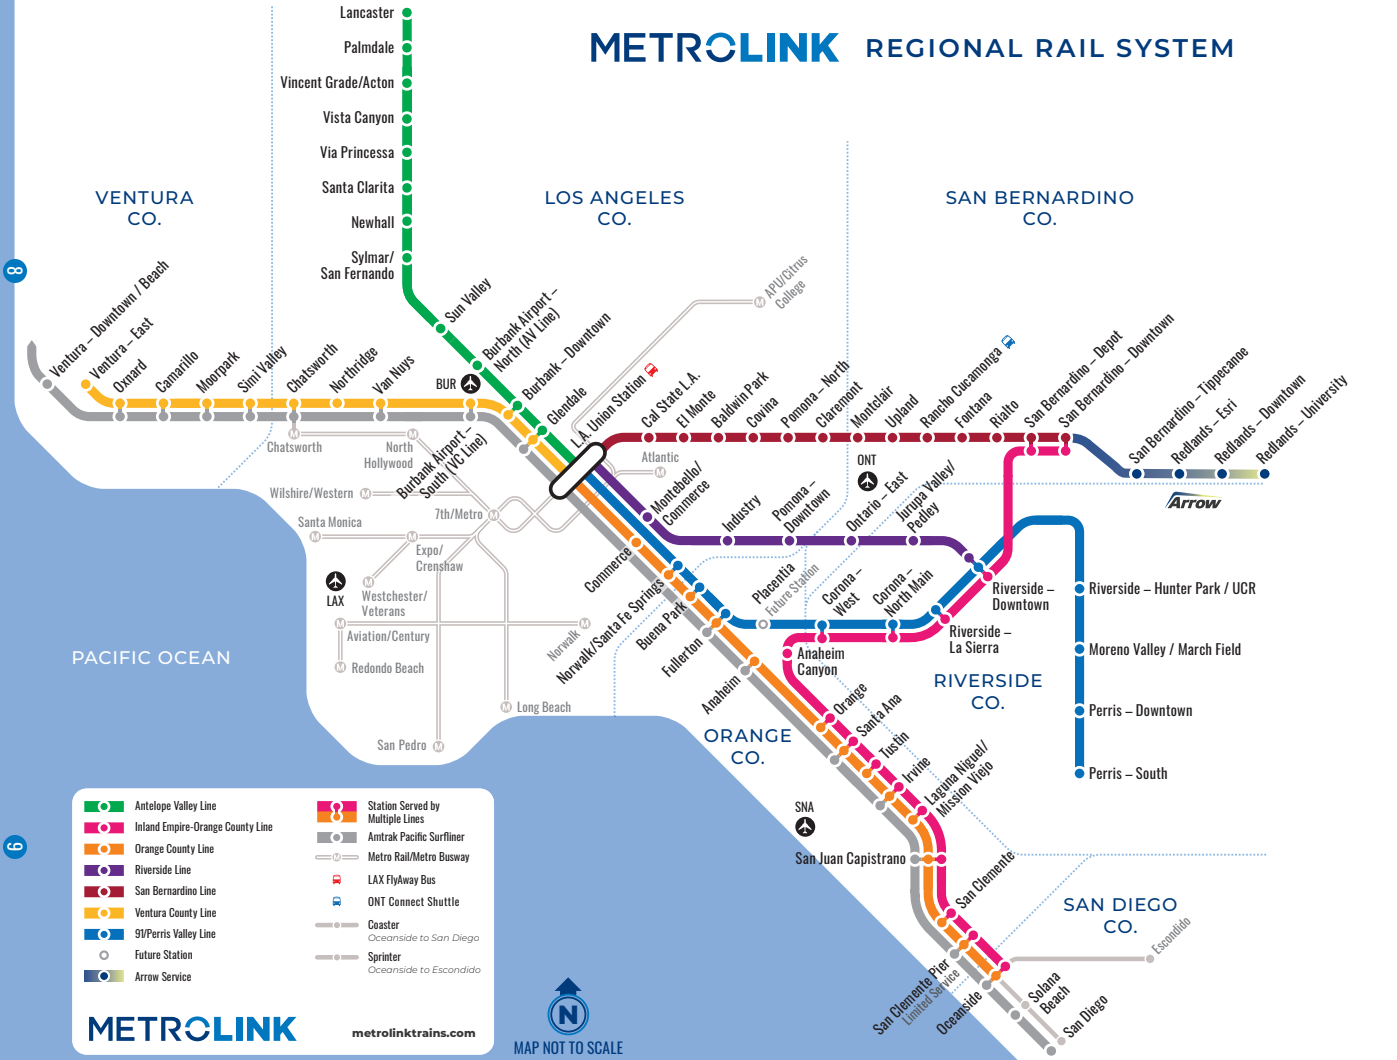

AM times **PM times**

See **San Bernardino Line** schedule on pages 20-25.

For standard notes and symbols see inside front cover.

Redlands → L.A.

Transfer from Arrow Service to San Bernardino Line at San Bernardino–Downtown Station

AM times **PM times**

L.A. → Redlands

SATURDAY–SUNDAY

San Bernardino Line	1352	1354	1358	1362	1364	1366	1372
L.A. Union Station	8:38	10:38	1:38	2:38	3:38	4:38	7:38
Cal State L.A.	8:48	10:48	1:48	2:48	3:48	4:48	7:48
El Monte	8:59	10:59	1:59	2:59	3:59	4:59	7:59
Baldwin Park	9:10	11:10	2:10	3:10	4:10	5:10	8:10
Covina	9:17	11:17	2:17	3:17	4:17	5:17	8:17
Pomona–North	9:30	11:30	2:30	3:30	4:30	5:30	8:30
Claremont	9:36	11:36	2:36	3:36	4:36	5:36	8:36
Montclair	9:40	11:40	2:40	3:40	4:40	5:40	8:40
Upland	9:45	11:45	2:45	3:45	4:45	5:45	8:45
Rancho Cucamonga	9:52	11:52	2:52	3:52	4:52	5:52	8:52
Fontana	10:03	12:03	3:03	4:03	5:03	6:03	9:03
Rialto	10:09	12:09	3:09	4:09	5:09	6:09	9:09
San Bernardino–Depot	10:16	12:16	3:16	4:16	5:16	6:16	9:16
San Bernardino–Downtown	10:23	12:23	3:23	4:23	5:23	6:23	9:23
	3860	3864	3868	3870	3872	3874	3878
San Bernardino–Downtown	10:32	12:36	3:32	4:32	5:32	6:37	9:32
San Bernardino–Tippecanoe	10:39	12:43	3:39	4:39	5:39	6:44	9:39
Redlands–Esri	10:46	12:50	3:46	4:46	5:46	6:51	9:46
Redlands–Downtown	10:49	12:53	3:49	4:49	5:49	6:54	9:49
Redlands–University	10:54	12:58	3:54	4:54	5:54	6:59	9:54

For standard notes and symbols see inside front cover.

METROLINK REGIONAL RAIL SYSTEM

METROLINK metrolinktrains.com

- Antelope Valley Line
- Inland Empire-Orange County Line
- Orange County Line
- Riverside Line
- San Bernardino Line
- Ventura County Line
- 91/Perris Valley Line
- Future Station
- Arrow Service
- Station Served by Multiple Lines
- Amtrak Pacific Surfliner
- Metro Rail/Metro Busway
- LAX FlyAway Bus
- ONT Connect Shuttle
- Coaster
- Sprinter
- Oceanside to San Diego
- Oceanside to Escondido