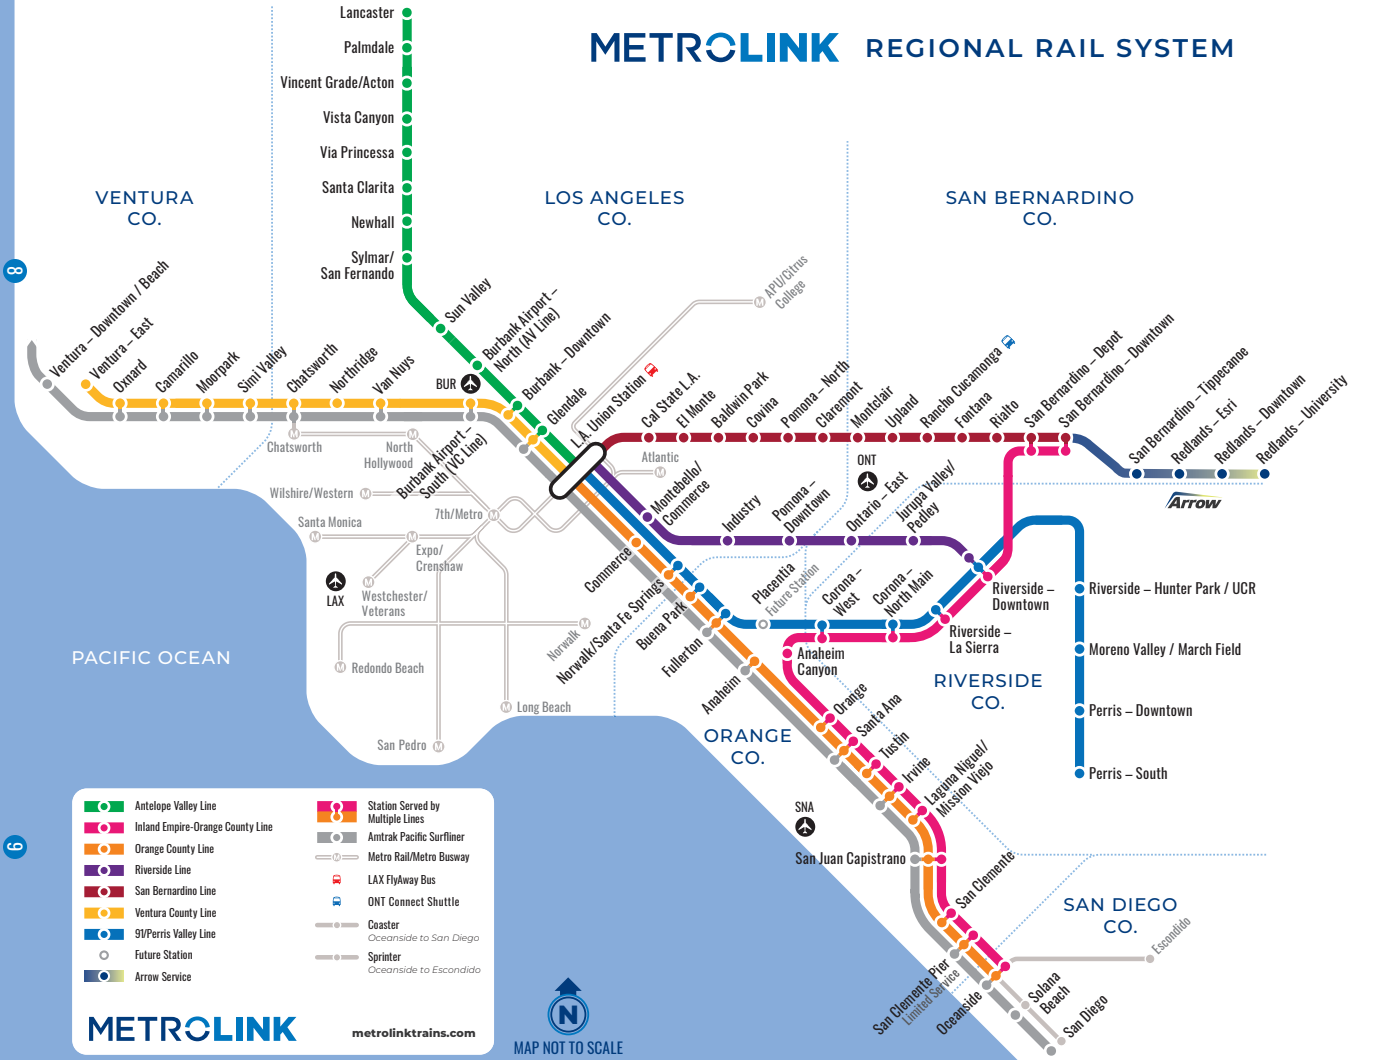

Programa Rail 2 Rail®

Los titulares de un Pase Mensual de Metrolink pueden viajar en los trenes Amtrak Pacific Surfliner dentro de los pares de estaciones de su pase. Para más detalles, visite metrolinktrains.com/rail2rail.

Metrolink trains at L.A. Union Station are scheduled to arrive and depart at the same times each hour during the day to allow quick and easy connections between lines within 10–20 minutes.

Confirm your train's boarding track using displays in the station or online at Metrolink's Train Tracker.

METROLINK REGIONAL RAIL SYSTEM

METROLINK

metrolinktrains.com

MAP NOT TO SCALE

Updated October 2024. subject to change

Station Addresses

Ventura County Line

VENTURA—DOWNTOWN / BEACH
39 E. Harbor Blvd., Ventura, 93001