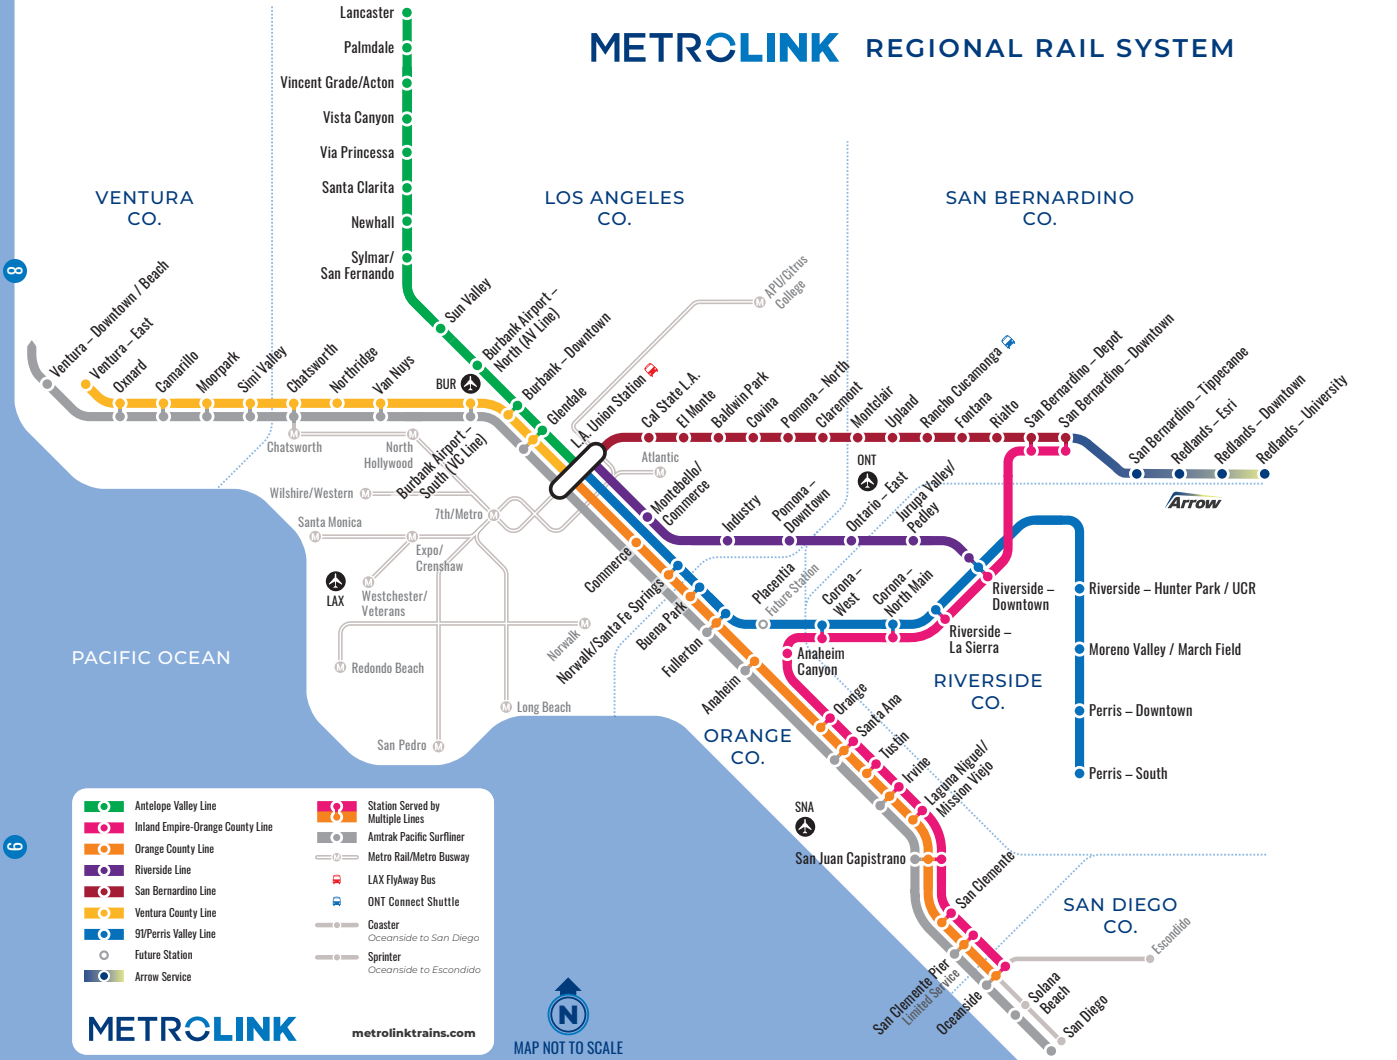

METROLINK REGIONAL RAIL SYSTEM

METROLINK metrolinktrains.com

Updated October 2024, subject to change

MAP NOT TO SCALE