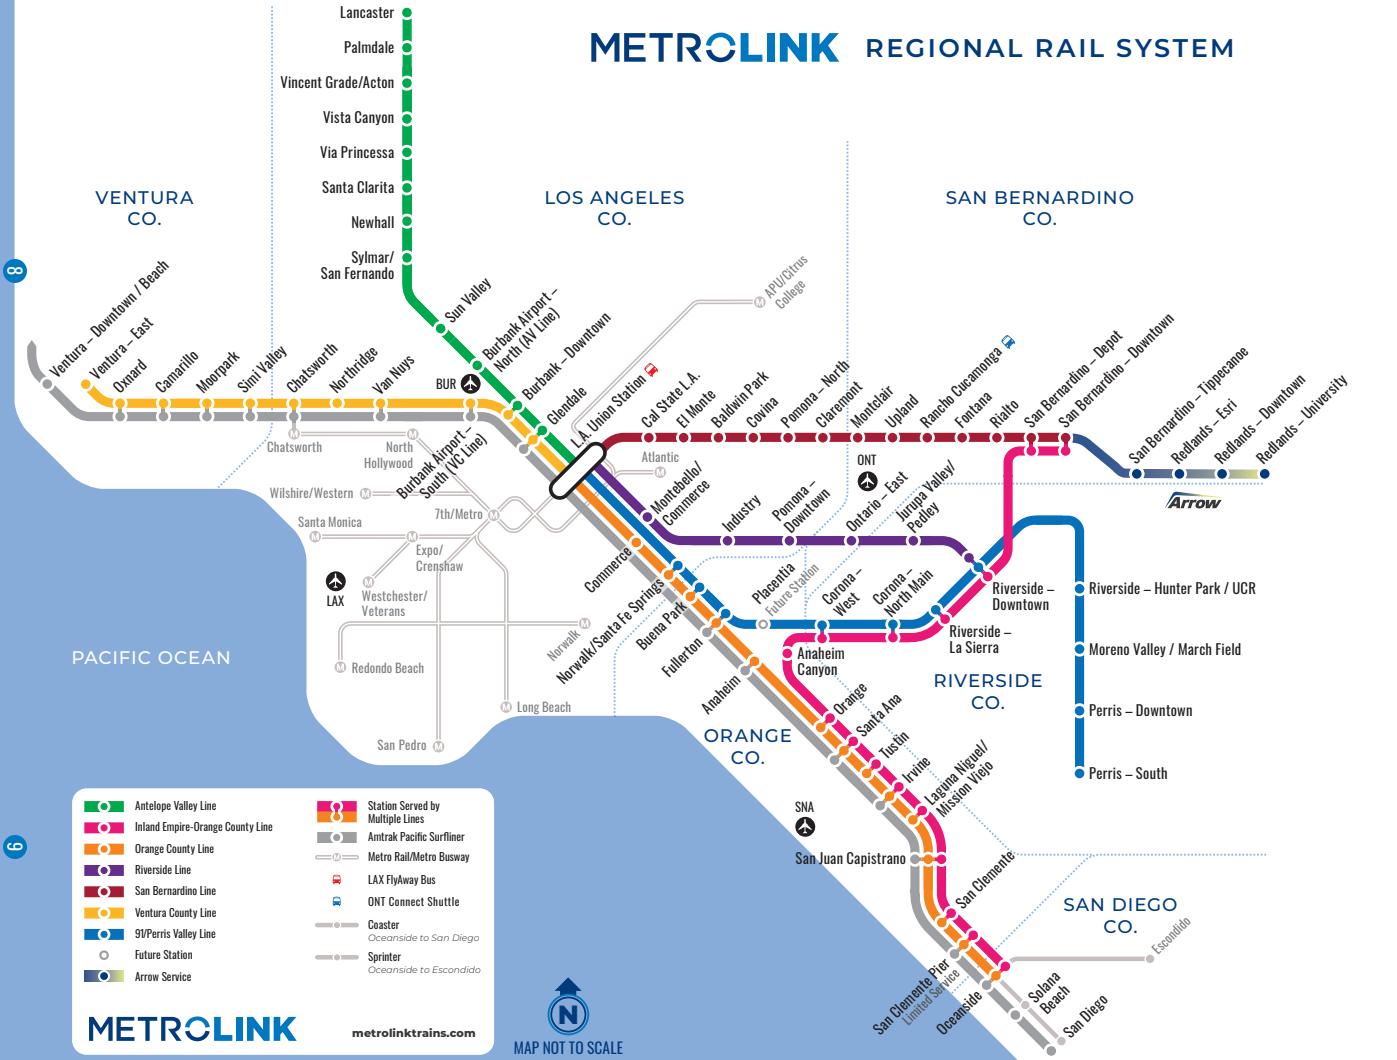

METROLINK REGIONAL RAIL SYSTEM

METROLINK

metrolinktrains.com

Updated October 2024, subject to change