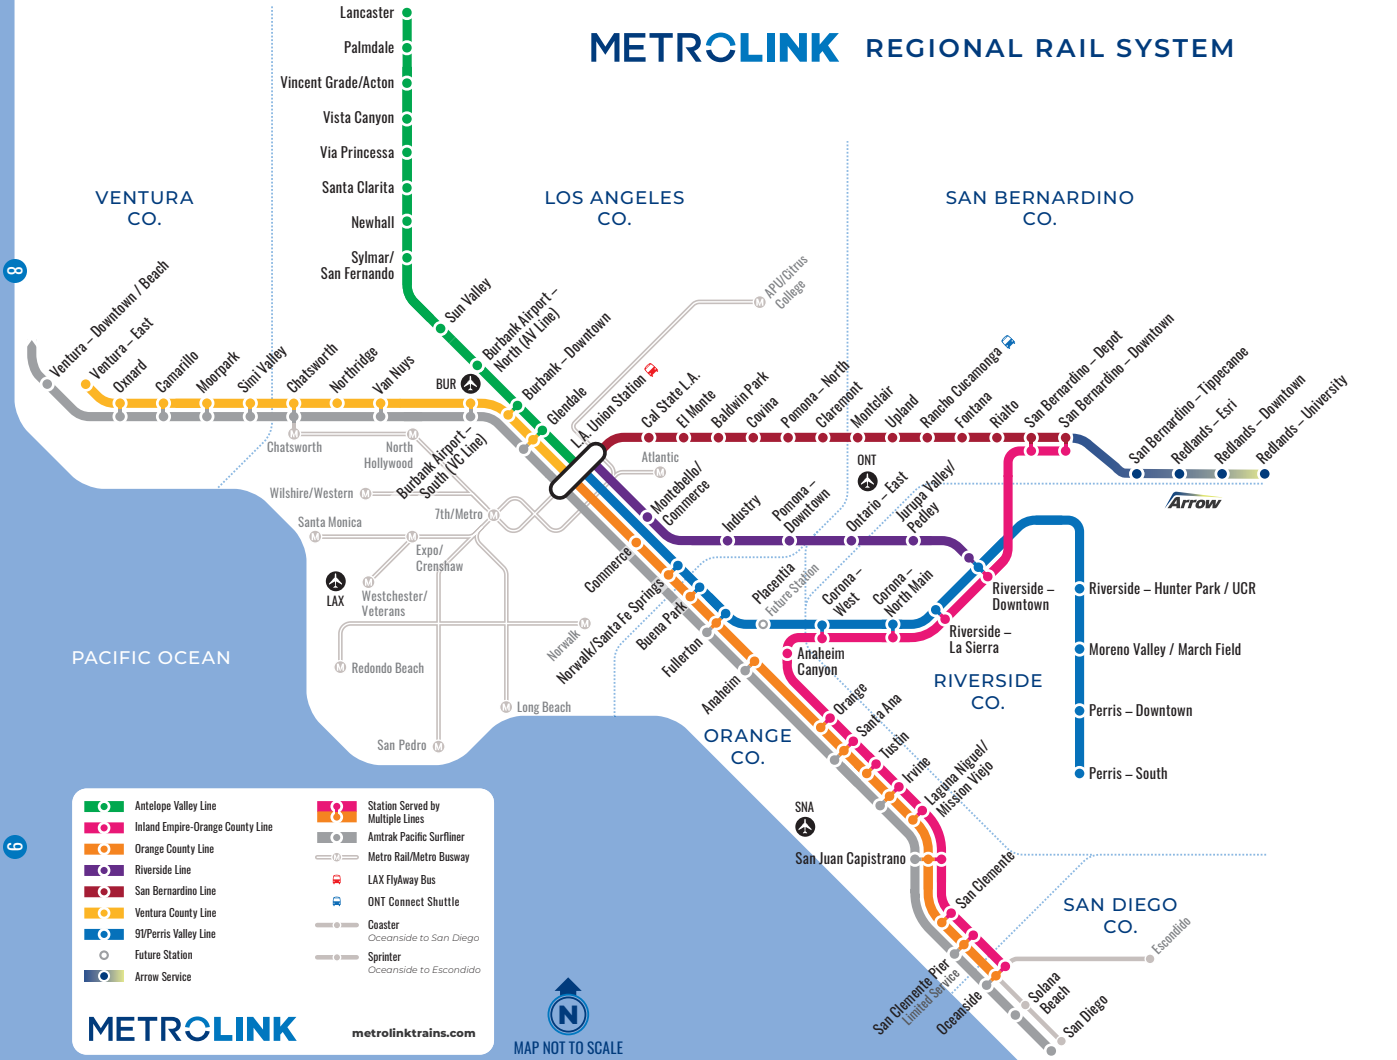

METROLINK REGIONAL RAIL SYSTEM

METROLINK

metrolinktrains.com

Updated October 2024. subject to change