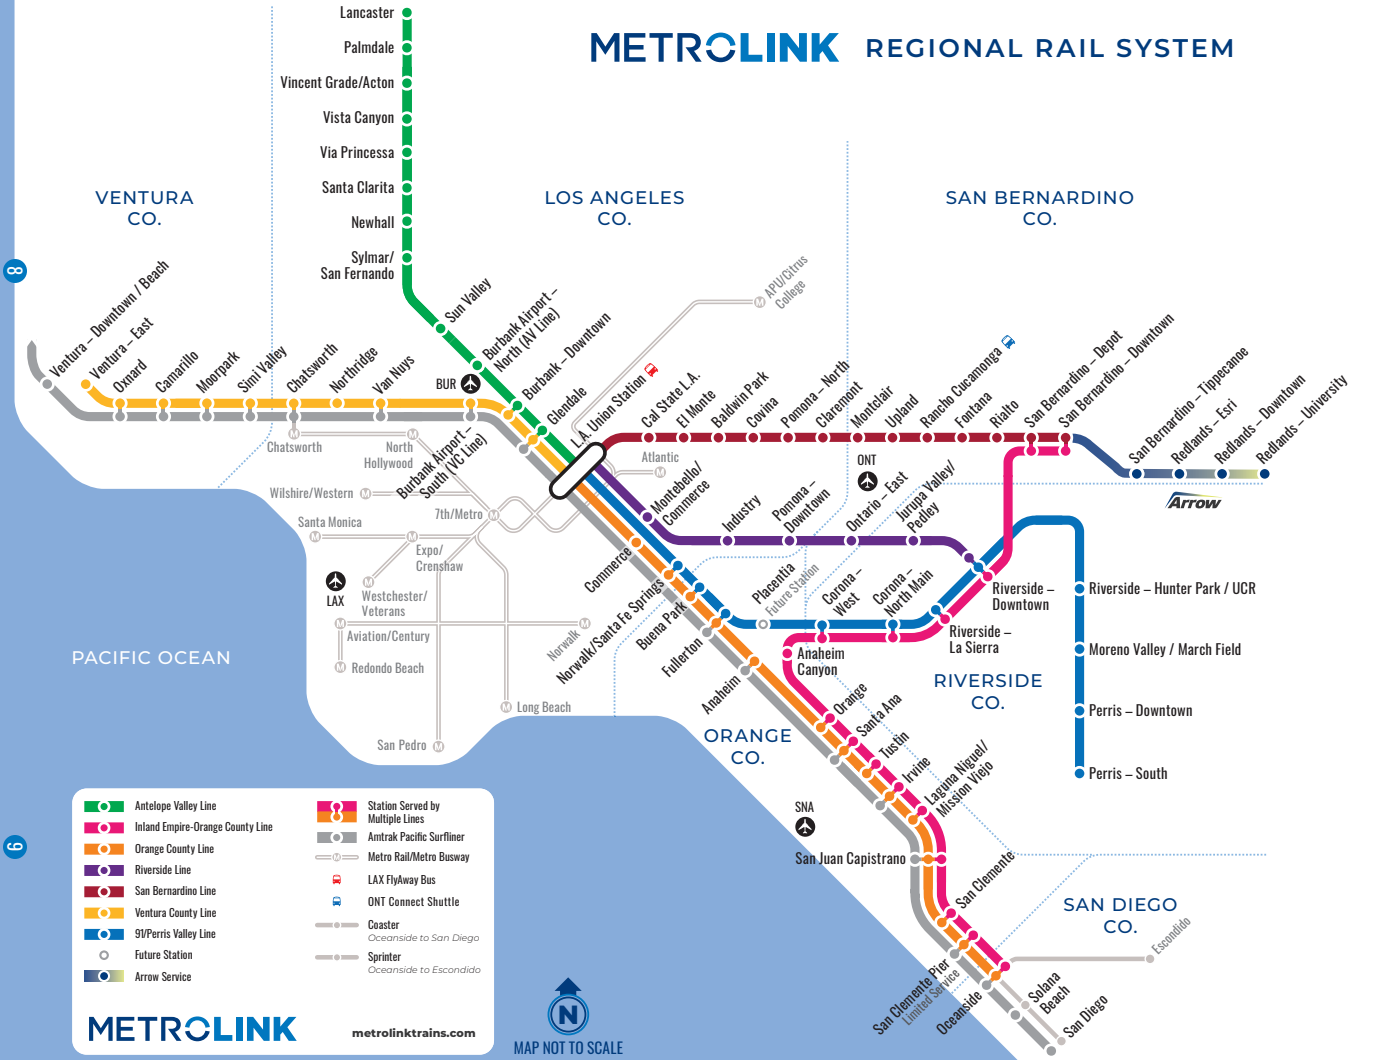

METROLINK REGIONAL RAIL SYSTEM

METROLINK

metrolinktrains.com

Updated January 2025 subject to change