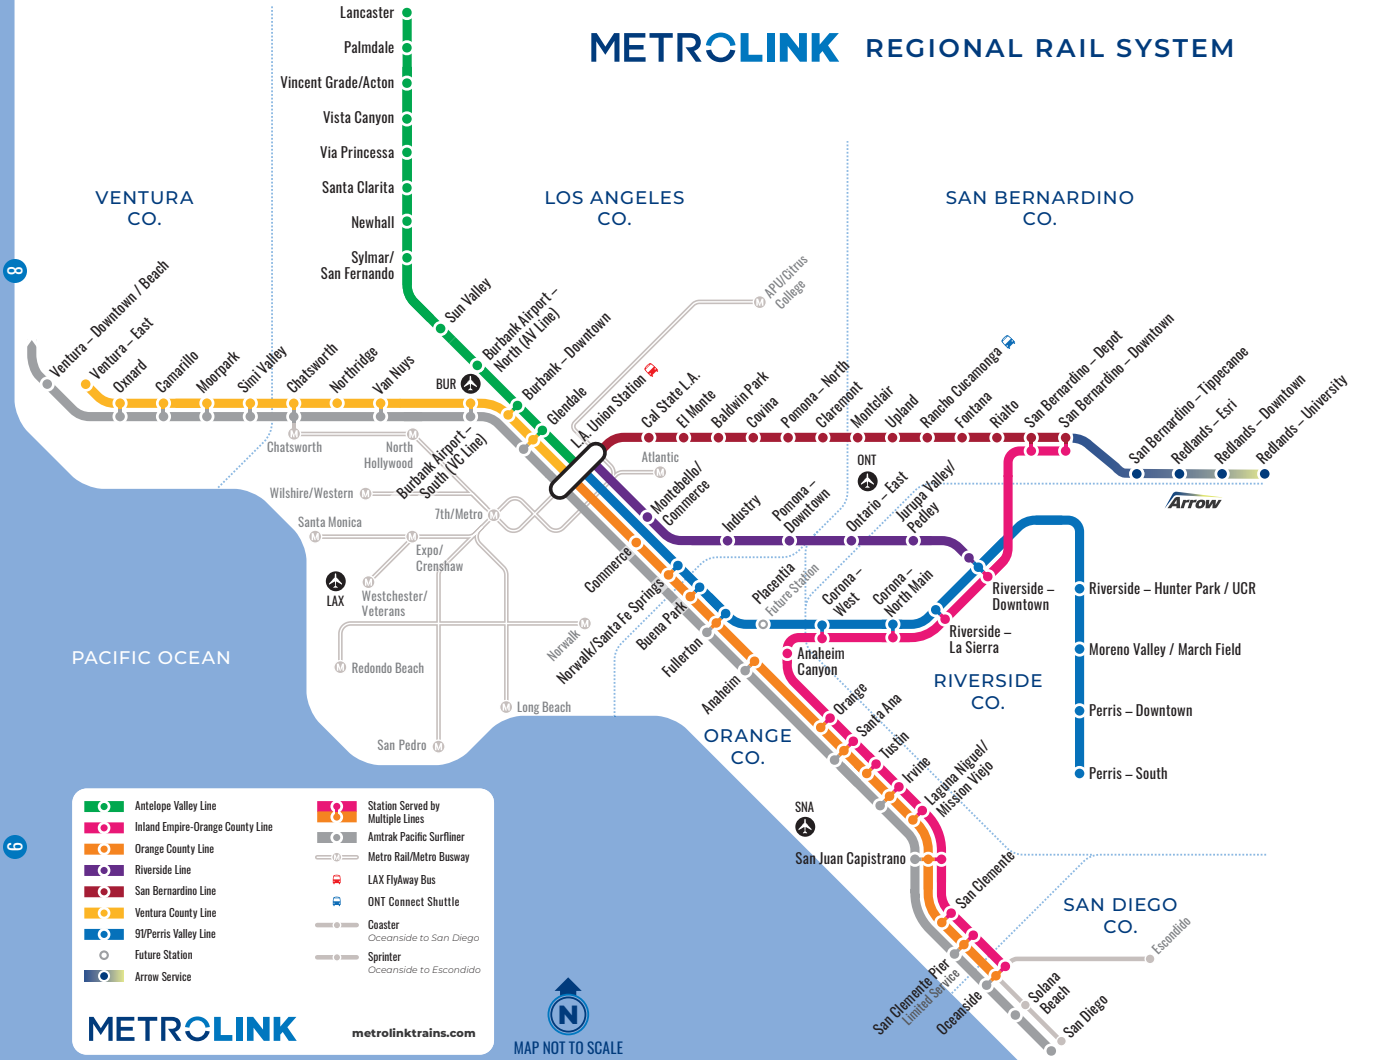

METROLINK REGIONAL RAIL SYSTEM

METROLINK metrolinktrains.com

Updated October 2024. subject to change

MAP NOT TO SCALE