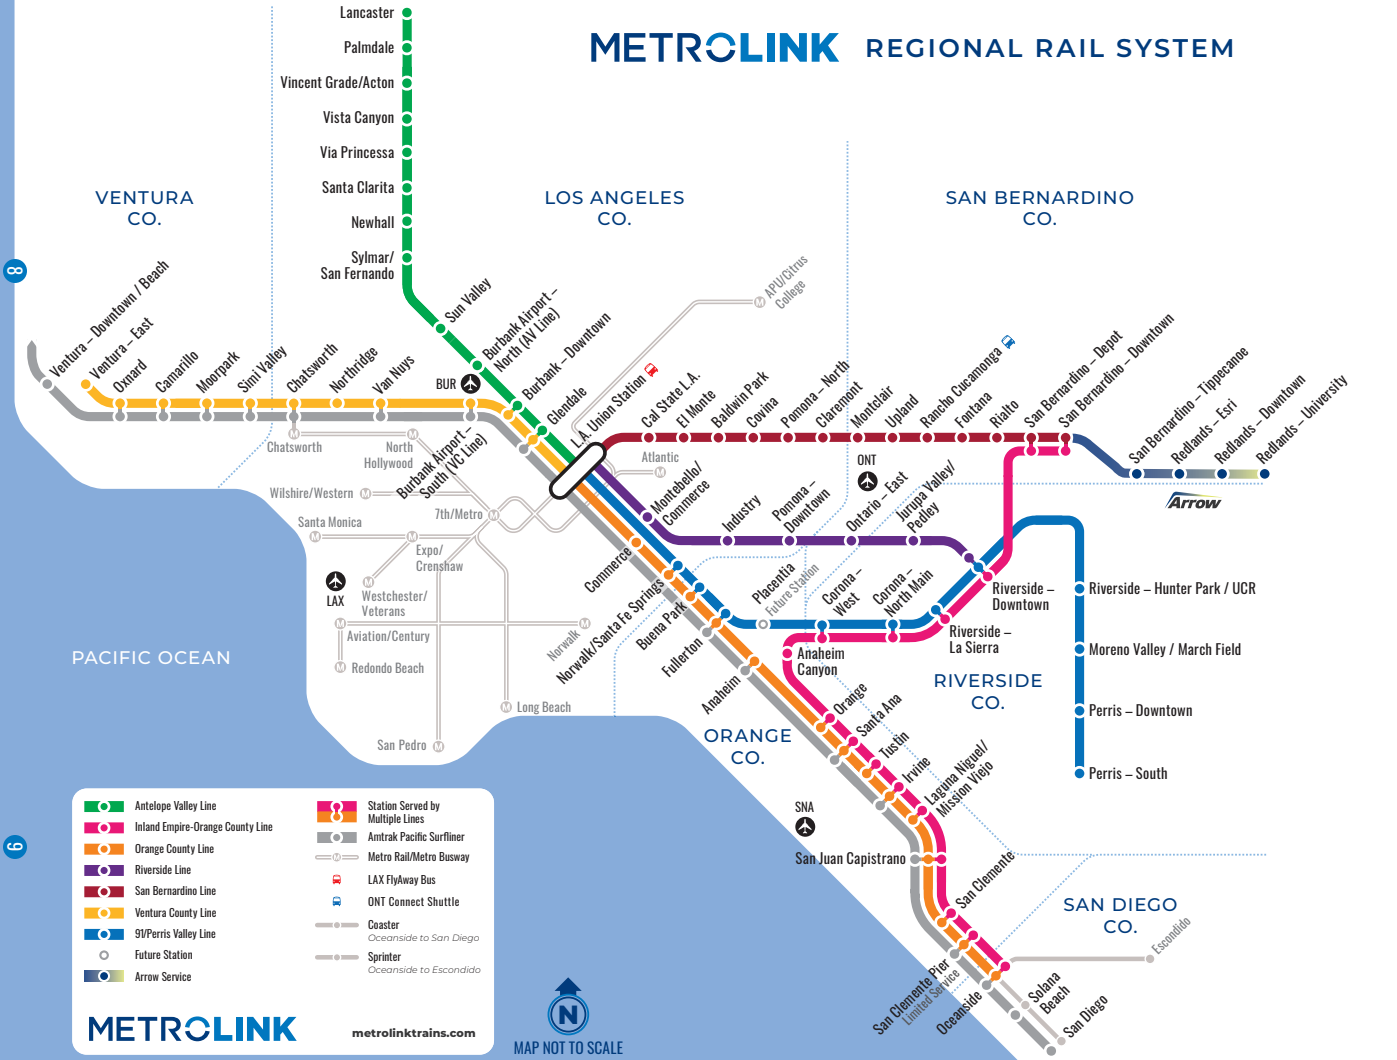

	A770	A774	1162	A784	1164	A790	A794
Ventura–Downtown/Beach	7:39	9:38		2:34		5:28	7:43
Ventura–East	↓	↓	1:10	↓	4:14	↓	↓
Oxnard	7:57	9:55	1:24	2:53	4:28	5:42	8:03
Camarillo	8:10	10:09	1:35	3:09	4:41	5:53	8:14
Moorpark	8:24	10:23	1:47	3:23	4:53	6:05	8:24
Simi Valley	8:41	10:39	2:00	3:39	5:05	6:21	8:41
Chatsworth	8:53	10:52	2:12	3:52	5:17	6:37	8:58
Northridge	8:59	↓	2:17	4:05	5:22	↓	↓
Van Nuys	9:09	11:07	2:25	4:13	5:30	6:50	9:09
Burbank Airport–South (VCL)	9:17	11:15	2:32	4:21	5:37	7:05	9:17
Burbank–Downtown	9:22	↓	2:37	4:26	5:42	↓	↓
Glendale	9:29	11:26	2:43	4:34	5:48	7:17	9:28
L.A. Union Station	9:46	11:43	2:58	4:48	6:00	7:40	9:46

SATURDAY–SUNDAY

	A761	A765	1163	A769	A777	1165	A785
L.A. Union Station	7:13	9:13	10:31	11:13	3:13	5:07	7:13
Glendale	7:26	9:26	10:43	11:26	3:26	5:19	7:26
Burbank–Downtown	7:33	↓	10:50	↓	3:33	5:26	↓
Burbank Airport–South (VCL)	7:39	9:36	10:56	11:36	3:39	5:32	7:36
Van Nuys	7:47	9:44	11:03	11:44	3:47	5:39	7:44
Northridge	7:55	↓	11:10	↓	3:55	5:47	↓
Chatsworth	8:02	9:59	11:16	11:59	4:01	5:53	7:59
Simi Valley	8:14	10:11	11:28	12:11	4:13	6:06	8:11
Moorpark	8:27	10:24	11:40	12:23	4:26	6:20	8:25
Camarillo	8:41	10:36	11:53	12:36	4:41	6:32	8:47
Oxnard	8:56	10:54	12:03	12:51	4:52	6:42	8:59
Ventura–East	↓	↓	12:21	↓	↓	7:00	↓
Ventura–Downtown/Beach	9:10	11:08		1:05	5:06		9:13

METROLINK REGIONAL RAIL SYSTEM

METROLINK metrolinktrains.com

- Antelope Valley Line
- Inland Empire-Orange County Line
- Orange County Line
- Riverside Line
- San Bernardino Line
- Ventura County Line
- 91/Perris Valley Line
- Future Station
- Arrow Service
- Station Served by Multiple Lines
- Amtrak Pacific Surfliner
- Metro Rail/Metro Busway
- LAX FlyAway Bus
- ONT Connect Shuttle
- Coaster
- Oceanside to San Diego
- Sprinter
- Oceanside to Escondido