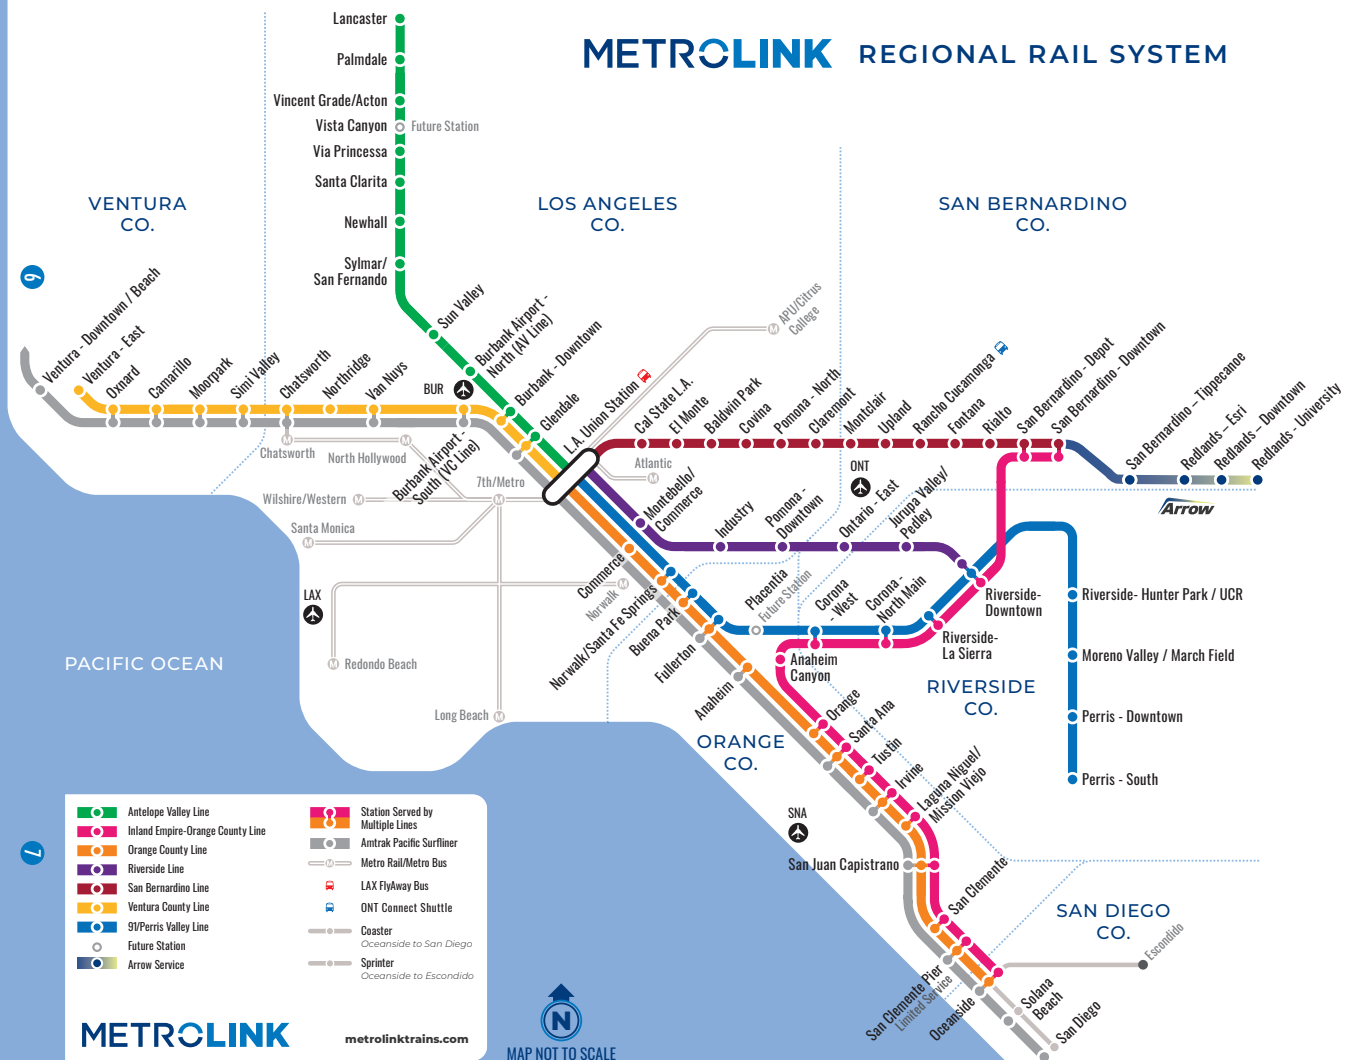

METROLINK REGIONAL RAIL SYSTEM

METROLINK
metrolinktrains.com

- Antelope Valley Line
- Inland Empire-Orange County Line
- Orange County Line
- Riverside Line
- San Bernardino Line
- Ventura County Line
- SV/Perris Valley Line
- Future Station
- Arrow Service
- Station Served by Multiple Lines
- Amtrak Pacific Surfliner
- Metro Rail/Metro Bus
- LAX FlyAway Bus
- ONT Connect Shuttle
- Coaster
Oceanside to San Diego
- Sprinter
Oceanside to Escondido