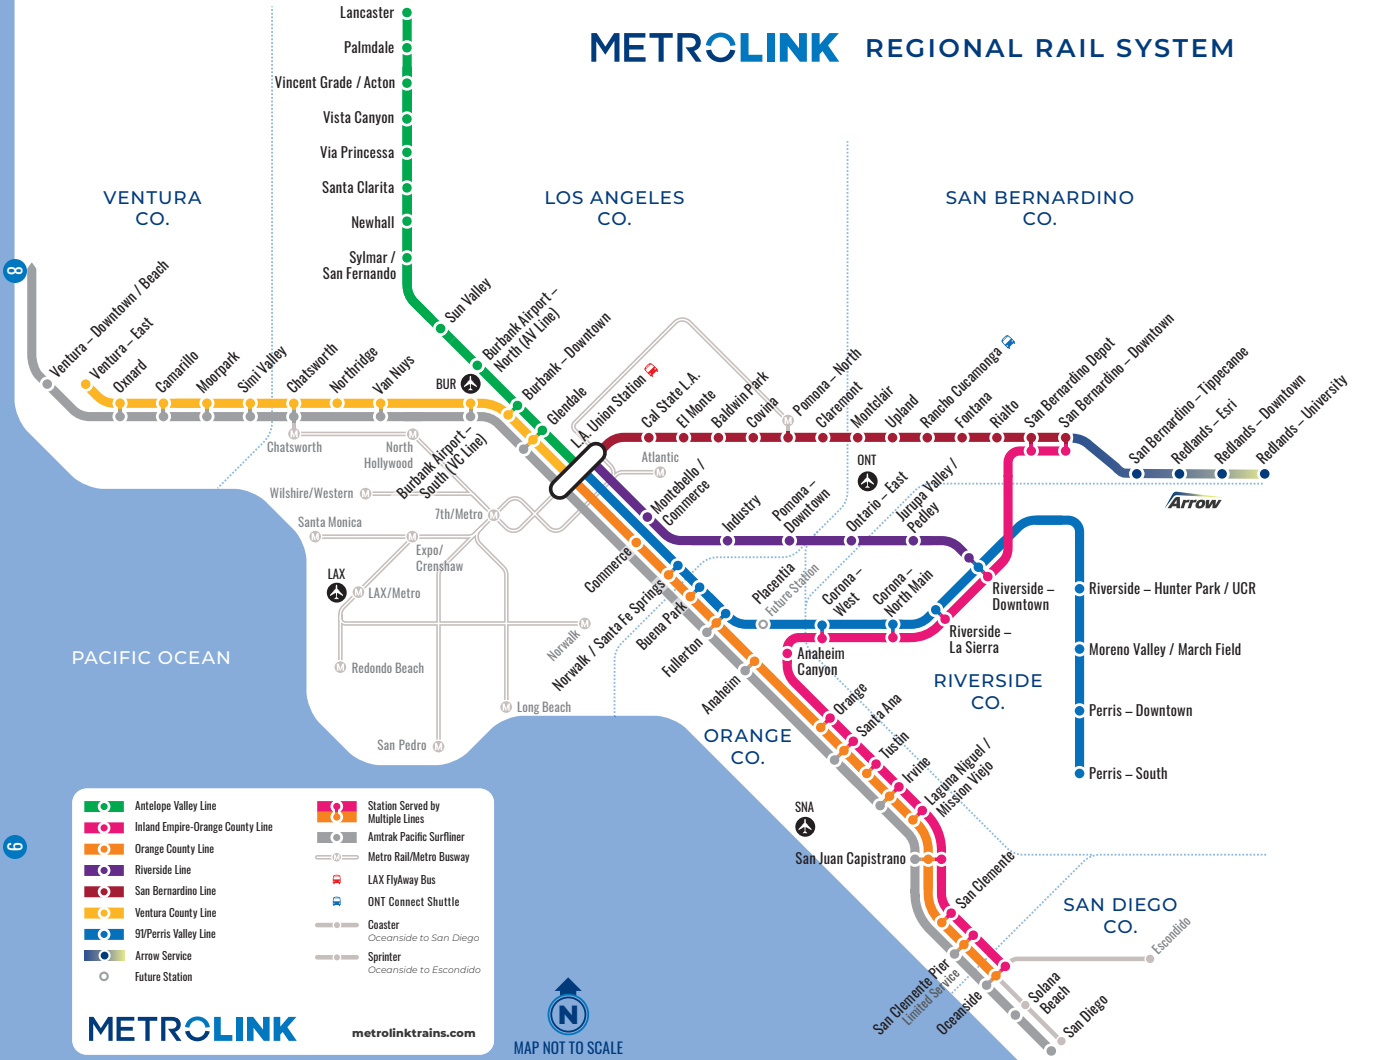

METROLINK REGIONAL RAIL SYSTEM

METROLINK

metrolinktrains.com