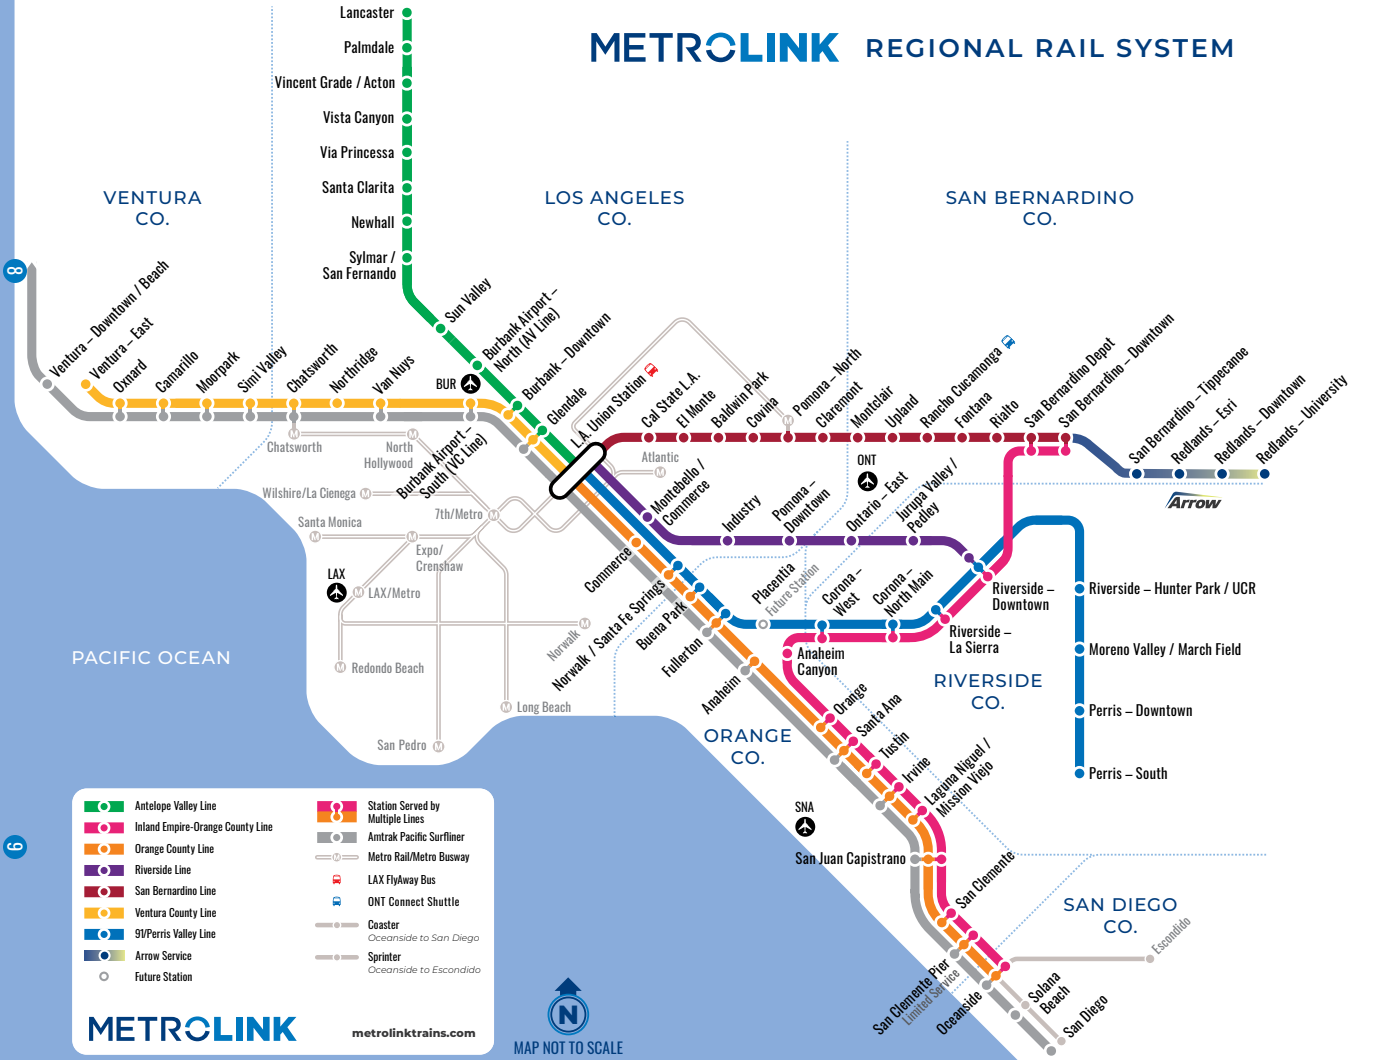

METROLINK REGIONAL RAIL SYSTEM

METROLINK

metrolinktrains.com