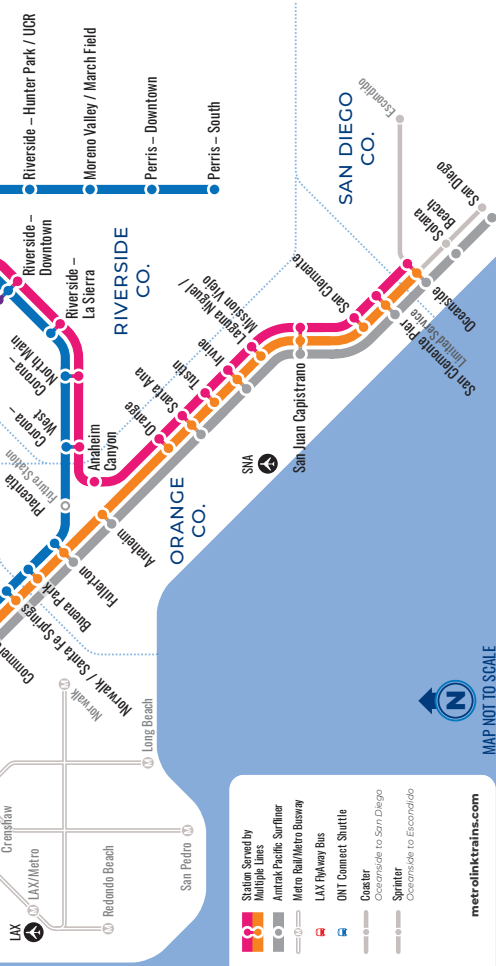

PACIFIC OCEAN

MAP NOT TO SCALE

	Antelope Valley Line
	Inland Empire-Orange County Line
	Orange County Line
	Riverside Line
	San Bernardino Line
	Ventura County Line
	91/Perris Valley Line
	Arrow Service
	Future Station

	Station Served by Multiple Lines
	Amtrak Pacific Surfliner
	Metro Rail/Metro Busway
	LAX Flyaway Bus
	ONT Connect Shuttle
	Coaster Oceanside to San Diego
	Sprinter Oceanside to Escondido

metrolinktrains.com

METROLINK

Updated May 2026, subject to change without notice.