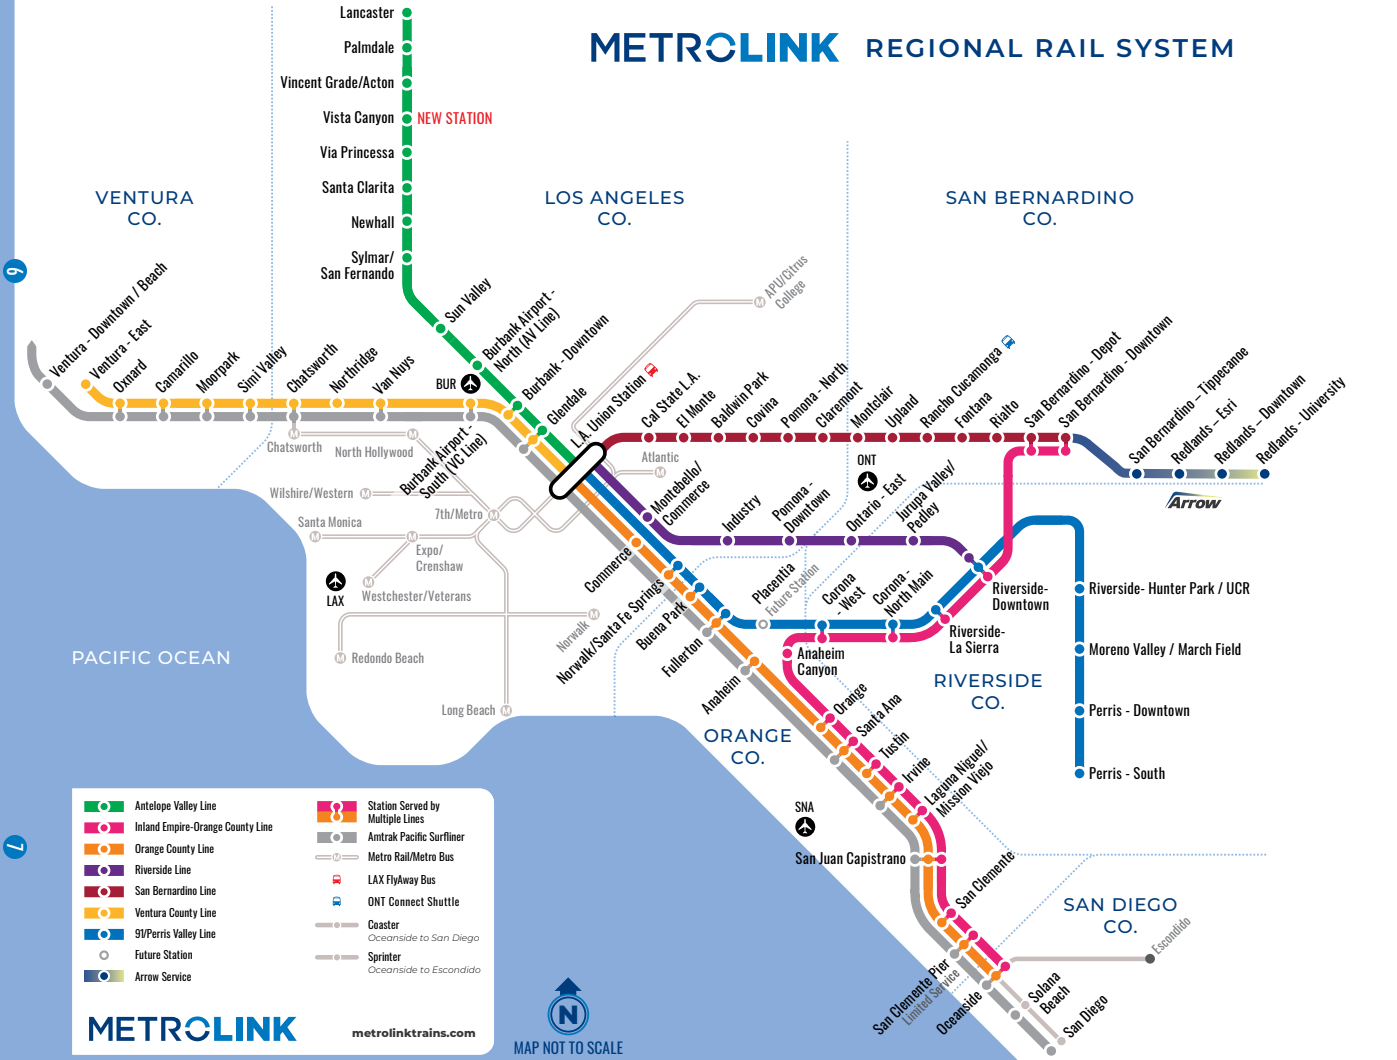

San Bernardino to Oceanside | Oceanside to San Bernardino

MONDAY THROUGH FRIDAY

	Train No. 800	802	806	808	810	812	814
Oceanside	7:39					4:25	
San Clemente Pier	↓					↓	
San Clemente	8:03					4:52	
San Juan Capistrano	8:13					5:01	
Laguna Niguel/Mission Viejo	8:19	9:13	3:27	3:56	4:52	5:17	6:35
Irvine	8:29	9:22	3:38	4:06	5:02	5:27	6:45
Tustin	8:35	9:29	3:44	4:12	5:08	5:34	6:52
Santa Ana	8:42	9:36	3:51	4:19	5:15	5:41	6:58
Orange	8:47	9:41	3:56	4:24	5:20	5:46	7:04
Anaheim Canyon	8:54	9:48	4:03	4:31	5:27	5:53	7:11
Corona - West	9:14	10:08	4:23	4:51	5:47	6:13	7:30
Corona - North Main	9:19	10:13	4:28	4:56	5:52	6:18	7:36
Riverside - La Sierra	9:27	10:21	4:36	5:04	6:00	6:26	7:44
Riverside - Downtown	9:43	10:33	4:52	5:16	6:12	6:38	8:00
San Bernardino - Depot		10:49		5:33	6:29	6:54	
San Bernardino - Downtown		10:58		5:41	6:37	7:03	

METROLINK REGIONAL RAIL SYSTEM

	Antelope Valley Line		Station Served by Multiple Lines
	Inland Empire-Orange County Line		Amtrak Pacific Surfliner
	Orange County Line		Metro Rail/Metro Bus
	Riverside Line		LAX FlyAway Bus
	San Bernardino Line		DNT Connect Shuttle
	Ventura County Line		Coaster Oceanside to San Diego
	91/Perris Valley Line		Sprinter Oceanside to Escondido
	Future Station		
	Arrow Service		